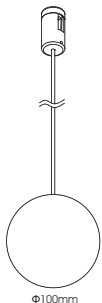

FORMA FLEX SPHERE PENDANT 4W

- FORMA FLEX SPH PD is a glass frosted decorative luminaire that gives a special touch into any space.
- Available in black colour.
- L90/B10 50.000h
- 3SDCM

LIGHTSOURCE BY
bridgelux.

Model	LED Power	CCT	CR180 LED Source	CR190 LED Source	Beam Angle	Type	Colour	Dimming Option
			80 (80)	90 (90)				
FLEX SPHERE PENDANT (FLEX SPH PD)	4W (04)	2700K (27B) 3000K (30B) 4000K (40B) 5000K (50B)	255lm 260lm 280lm 285lm	230lm 235lm 255lm 260lm	Diffused (DF)	Fixed (FX)	Black (BL)	48V PWM Dimmable (DM)

Ordering Code Example: FLEX SPH PD-04-30B-90-DF-FX-BL-DM