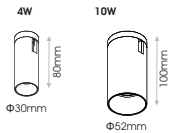

Model	LED Power	CCT	CR180 LED Source	CR190 LED Source	Beam Angle	Type	Colour	Dimming Option	Accessories
			80 (80)	90 (90)					
FLEX SPOT (FLEX SP)	3.8W (04)	2700K (27C)	485lm	390lm	25° (25)	Fixed (FX)	Black (BL)	48V PWM Dimmable (DM)	Standard (0) Honeycomb (1) Line spread lens (2) Softening lens (3)
		3000K (30C)	485lm	420lm	35° (35)				
		4000K (40C)	520lm	450lm	50° (50)				
		5000K (50C)	525lm	485lm					
	9.5W (10)	2700K (27C)	1190lm	965lm	20° (20)				
		3000K (30C)	1195lm	1035lm	30° (30)				
		4000K (40C)	1280lm	1115lm	50° (50)				
		5000K (50C)	1285lm	1120lm					

Ordering Code Example: FLEX SP-04-30C-90-38-AD-WH-DM-1