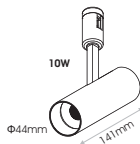

Code	Description	Colour
FFL.004	Live End	Black
FFL.005	Track Holder	Black

FORMA FLEX

SPOT BRACKET ADJ 4W & 10W

- FORMA FLEX SB consists of two sized spots with bracket and a diameter of $\Phi 28\text{mm}$ and $\Phi 44\text{mm}$.
- Luminaire body material: aluminium.
- Available in black colour.
- L90/B10 50.000h
- 3SDCM

Ordering Code Example: FLEX SB-04-30C-90-38-AD-WH-DM

FORMA FLEX

SPOT 4W & 10W

- FORMA FLEX SP consists of two sized spots with a diameter of $\Phi 30\text{mm}$ and $\Phi 52\text{mm}$.
- Luminaire body material: aluminium.
- Available in black colour.
- It is offered with a variety of accessories : honeycomb, line spread lens, softening lens.
- Rail spot 4W UGR<19(50°) / UGR<10(35°) / UGR<10(25°)
- Rail spot 10W UGR<21(40°) / UGR<14(34°) / UGR<17(18°)
- L90/B10 50.000h
- 3SDCM