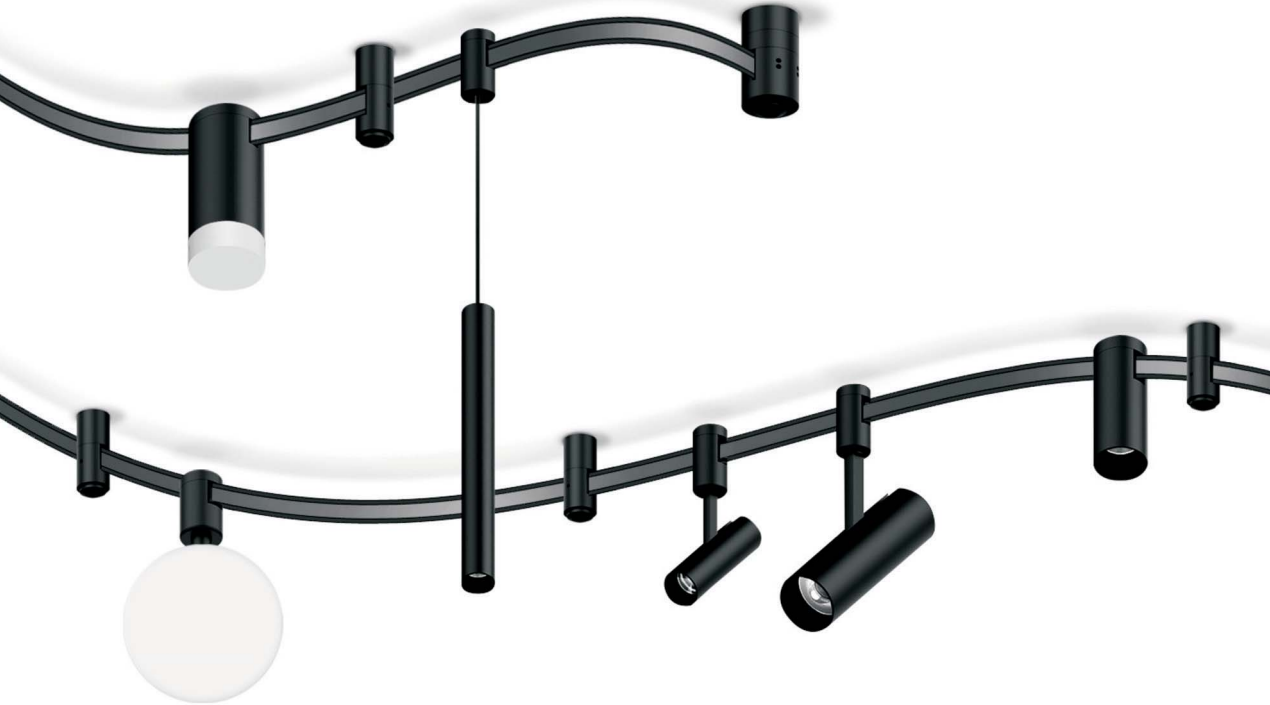

FORMA FLEX SYSTEM

- Forma Flex is a new miniaturized system suitable for highly demanding spaces.
- The system is suitable only for surface application.
- Track material: aluminium / stainless steel.
- Flexibility of the track itself with the ability of extra high bending.
- Flexibility and easiness in the repositioning of the luminaires.
- Forma Flex system includes: Fixed and adjustable spots, decorative sphere and acrylic spots.
- Maximum load per system: 280W
- The system is offered in 48Vdc PWM Dimmable or Wireless Dimmable.

Forma Flex **Surface** Track

Code	Model	Length	Colour
FFL.001	Forma Flex Surface Track	5m	Black
FFL.002	Forma Flex Surface Track	10m	Black
FFL.003	Forma Flex Surface Track	20m	Black

Accessories for Forma Flex System

Code	Description	Colour
FFL.004	Live End	Black
FFL.005	Track Holder	Black

FORMA FLEX

SPOT BRACKET ADJ 4W & 10W

- FORMA FLEX SB consists of two sized spots with bracket and a diameter of $\Phi 28\text{mm}$ and $\Phi 44\text{mm}$.
- Luminaire body material: aluminium.
- Available in black colour.
- L90/B10 50.000h
- 3SDCM

Ordering Code Example: FLEX SB-04-30C-90-38-AD-WH-DM

FORMA FLEX

SPOT 4W & 10W

- FORMA FLEX SP consists of two sized spots with a diameter of $\Phi 30\text{mm}$ and $\Phi 52\text{mm}$.
- Luminaire body material: aluminium.
- Available in black colour.
- It is offered with a variety of accessories : honeycomb, line spread lens, softening lens.
- Rail spot 4W UGR<19(50°) / UGR<10(35°) / UGR<10(25°)
- Rail spot 10W UGR<21(40°) / UGR<14(34°) / UGR<17(18°)
- L90/B10 50.000h
- 3SDCM