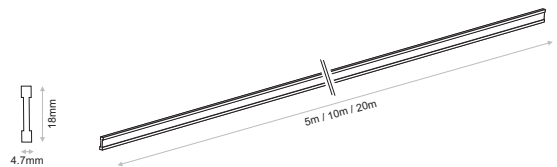

FORMA FLEX SYSTEM

- Forma Flex is a new miniaturized system suitable for highly demanding spaces.
- The system is suitable only for surface application.
- Track material: aluminium / stainless steel.
- Flexibility of the track itself with the ability of extra high bending.
- Flexibility and easiness in the repositioning of the luminaires.
- Forma Flex system includes: Fixed and adjustable spots, decorative sphere and acrylic spots.
- Maximum load per system: 280W
- The system is offered in 48Vdc PWM Dimmable or Wireless Dimmable.

Forma Flex **Surface** Track

Code	Model	Length	Colour
FFL.001	Forma Flex Surface Track	5m	Black
FFL.002	Forma Flex Surface Track	10m	Black
FFL.003	Forma Flex Surface Track	20m	Black

Accessories for Forma Flex System

Ordering Code Example: FLEX SB-04-30C-90-38-AD-WH-DM

FORMA FLEX

SPOT 4W & 10W

- FORMA FLEX SP consists of two sized spots with a diameter of $\Phi 30\text{mm}$ and $\Phi 52\text{mm}$.
- Luminaire body material: aluminium.
- Available in black colour.
- It is offered with a variety of accessories : honeycomb, line spread lens, softening lens.
- Rail spot 4W UGR<19(50°) / UGR<10(35°) / UGR<10(25°)
- Rail spot 10W UGR<21(40°) / UGR<14(34°) / UGR<17(18°)
- L90/B10 50.000h
- 3SDCM