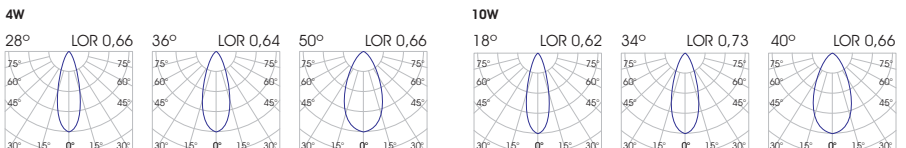

Model	LED Power	CCT	CR180 LED Source	CR190 LED Source	Beam Angle	Type	Colour	Dimming Option
FLEX SPOT BRACKET <i>(FLEX SB)</i>	3.8W (04)	2700K (27C)	80 (80)	90 (90)	28° (28)	Adjustable (AD)	Black (BL)	48V PWM Dimmable (DM)
		3000K (30C)	485lm	390lm	36° (36)			
		4000K (40C)	485lm	420lm	50° (50)			
		5000K (50C)	520lm	450lm	485lm			
	9.5W (10)	2700K (27C)	1190lm	965lm	18° (18)			
		3000K (30C)	1195lm	1035lm	34° (34)			
		4000K (40C)	1280lm	1115lm	40° (40)			
		5000K (50C)	1285lm	1120lm				

Ordering Code Example: FLEX SB-04-30C-90-38-AD-WH-DM