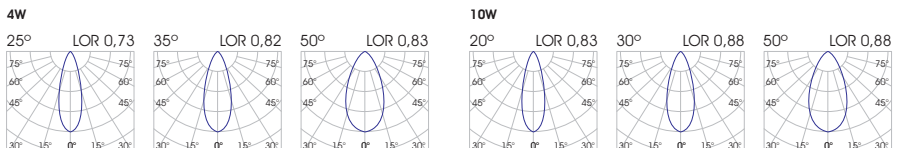

Model	LED Power	CCT	CR180 LED Source	CR190 LED Source	Beam Angle	Type	Colour	Dimming Option	Accessories
			80 (80)	90 (90)					
FLEX SPOT (FLEX SP)	3.8W (04)	2700K (27C)	485lm	390lm	25° (25)	Fixed (FX)	Black (BL)	48V PWM Dimmable (DM)	Standard (0) Honeycomb (1) Line spread lens (2) Softening lens (3)
		3000K (30C)	485lm	420lm	35° (35)				
		4000K (40C)	520lm	450lm	50° (50)				
		5000K (50C)	525lm	485lm					
	9.5W (10)	2700K (27C)	1190lm	965lm	20° (20)				
		3000K (30C)	1195lm	1035lm	30° (30)				
		4000K (40C)	1280lm	1115lm	50° (50)				
		5000K (50C)	1285lm	1120lm					

Ordering Code Example: FLEX SP-04-30C-90-38-AD-WH-DM-1