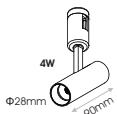

FORMA FLEX

SPOT BRACKET ADJ 4W & 10W

- FORMA FLEX SB consists of two sized spots with bracket and a diameter of $\Phi 28\text{mm}$ and $\Phi 44\text{mm}$.
- Luminaire body material: aluminium.
- Available in black colour.
- L90/B10 50.000h
- 3SDCM

Model	LED Power	CCT	CR180 LED Source	CR190 LED Source	Beam Angle	Type	Colour	Dimming Option
FLEX SPOT BRACKET <i>(FLEX SB)</i>	3.8W (04)	2700K (27C)	80 (80)	90 (90)	28° (28)	Adjustable (AD)	Black (BL)	48V PWM Dimmable (DM)
		3000K (30C)	485lm	390lm	36° (36)			
		4000K (40C)	485lm	420lm	50° (50)			
		5000K (50C)	520lm	450lm	485lm			
	9.5W (10)	2700K (27C)	1190lm	965lm	18° (18)			
		3000K (30C)	1195lm	1035lm	34° (34)			
		4000K (40C)	1280lm	1115lm	40° (40)			
		5000K (50C)	1285lm	1120lm				

Ordering Code Example: FLEX SB-04-30C-90-38-AD-WH-DM