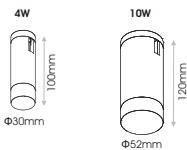

FORMA FLEX ACRYLIC 4W & 10W

- FORMA FLEX AC consists of two sized spots with a diameter of $\Phi 30\text{mm}$ and $\Phi 52\text{mm}$.
- Luminaire body material: aluminium with acrylic ending.
- Available in black colour.
- L90/B10 50.000h
- 3SDCM

Model	LED Power	CCT	CRI80 LED Source	CRI90 LED Source	Beam Angle	Type	Colour	Dimming Option
			80 (80)	90 (90)				
FLEX SPOT ACRYLIC (FLEX SA)	3.8W (04)	2700K (27C)	485lm	390lm	Diffused (DF)	Fixed (FX)	Black (BL)	48V PWM Dimmable (DM)
		3000K (30C)	485lm	420lm				
		4000K (40C)	520lm	450lm				
		5000K (50C)	525lm	485lm				
	9.5W (10)	2700K (27C)	1190lm	965lm				
		3000K (30C)	1195lm	1035lm				
		4000K (40C)	1280lm	1115lm				
		5000K (50C)	1285lm	1120lm				

Ordering Code Example: FLEX SA-04-30C-90-DF-FX-BL-DM