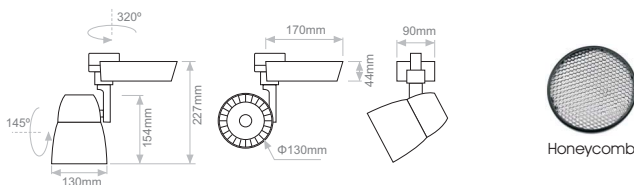

LIGHTSOURCE BY
bridgelux

Model (LED Power)	Colour Temperature*	LED Lumen	Type	CRI	Beam Angle	Colour	Dimming Option	Accessories
KARIN MAX 30.7W <i>(KARIN MAX 30)</i>	[27B4143]	2700K - 4143lm	(AD) Adjustable	(80) 80	(25) 25° (45) 45° (70) 70°	(WH) White (BL) Black	(ND) Non-Dimmable (PC) Phase Cut (Trailing Edge Dimmer) (LD) Local Dimming	COVER (0) Standard (2) Honeycomb ↓ (XX) ↑ EXTRAS (X0) No Extras
	[30B4335]	3000K - 4335lm						
	[40B4489]	4000K - 4489lm						
	[57B4704]	5700K - 4704lm						
KARIN MAX 30.7W <i>(KARIN MAX 30)</i>	[27B3452]	2700K - 3452lm	(AD) Adjustable	(90) 90	(25) 25° (45) 45° (70) 70°	(WH) White (BL) Black	(ND) Non-Dimmable (PC) Phase Cut (Trailing Edge Dimmer) (LD) Local Dimming	COVER (0) Standard (2) Honeycomb ↓ (XX) ↑ EXTRAS (X0) No Extras
	[30B3582]	3000K - 3582lm						
	[40B3841]	4000K - 3841lm						
KARIN MAX 31.3W <i>(KARIN MAX 30)</i>	[27B3048]	2700K - 3048lm	(AD) Adjustable	(97) 97	(25) 25° (45) 45° (70) 70°	(WH) White (BL) Black	(ND) Non-Dimmable (PC) Phase Cut (Trailing Edge Dimmer) (LD) Local Dimming	COVER (0) Standard (2) Honeycomb ↓ (XX) ↑ EXTRAS (X0) No Extras
	[30B3245]	3000K - 3245lm						

* Available in 3500K, 5000K, and 6500K upon request.

Ordering Code Example:

KARIN MAX 30 - 30B4335 - AD - 80 - 70 - BL - PC - 20

Honeycomb