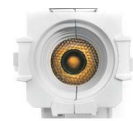

# MINI PROFILE T

- Clear cutting edge and sharp gobo image, can create projection effect.
- Lumen output: 420lm
- For indoor use only.
- Weight: 1,7 Kgs
- Ideal to use in Museums, Art Galleries, Retail shops, Hotels etc
- CREE LED
- Bluetooth dimming available upon request.

Gel media frame

Gobo holder

Code	Model	Colour Temperature	Colour Rendering	Colour	Wattage	Input Voltage	Dimming
THE.054	MINI PROFILE T	3000K	>85	White	13W	120V-240VAC	10% up to 100%

### Accessories at additional cost

Gel media frame

Gobo holder

Glare-shield

Lens barrel  
**LNS.050** Lens 19  
**LNS.051** Lens 26  
**LNS.052** Lens 36