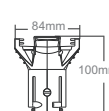

### Accessories at additional cost

Gel media frame

Gobo holder

Glare-shield

Lens barrel  
**LNS.050** Lens 19  
**LNS.051** Lens 26  
**LNS.052** Lens 36