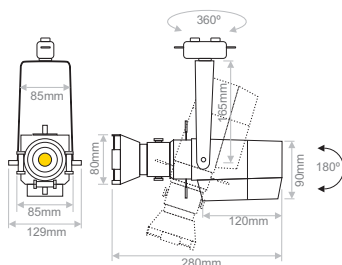

# MINI PROFILE T

- Clear cutting edge and sharp gobo image, can create projection effect.
- Lumen output: 420lm
- For indoor use only.
- Weight: 1,7 Kgs
- Ideal to use in Museums, Art Galleries, Retail shops, Hotels etc
- CREE LED
- Bluetooth dimming available upon request.

Gel media frame

Gobo holder

Code	Model	Colour Temperature	Colour Rendering	Colour	Wattage	Input Voltage	Dimming
THE.054	MINI PROFILE T	3000K	>85	White	13W	120V-240VAC	10% up to 100%