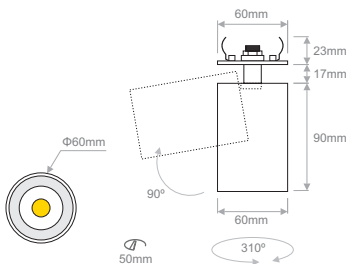

Ceiling Recessed

VERONA SP WD

- L90/B10 50.000h

Warm Dimming **3000K to 1800K**

| Model (Led Power) | Colour Temperature | LED Lumen | Type | CRI | Beam Angle | Colour | Dimming Option | Accessories |
|--|----------------------------|-----------|--------------------|---------|----------------------|------------|---|--|
| VERONA SP WD 6.0W (VERONA SP WD06) | (1830B0518) 1800K-3000K | 518lm | (AD) Adjustable | (95) 95 | (24) 24° (32) 32° | (WH) White | (A1) Analogue (1-10V) (DL) DALI (PC) Phase Cut (WL) Wireless * | COVER (0x) Standard ↓ (XX) ↑ EXTRAS (x0) No Extras (x1) Emergency Kit |

* The wireless dimming option includes driver and Bluetooth dimming accessory.

Ordering Code Example:

VERONA SP WD06 - 1830B0518 - AD - 95 - 32 - WH - DL - 00

Warm dimming 3000K to 1800K (6W)