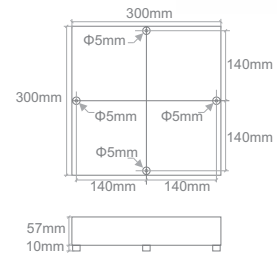

Code*	No.LED	Colour	Watt	Dimensions	Voltage
PAN.001 /CC	420 (140per colour)	RGB	25W	300x57x300mm	24VDC

*CC=Common Cathode

ALUMINIUM LED PANELS RGB

RGB: Management through:

- DMX 512 controllers.
- Wireless IR & RF control units.
- DALI Protocol devices.
- Decorative LED panels with aluminium base
- Diffuse light due to the milky plaxiglass cover on top of the panel

Code*	No.LED	Colour	Watt	Dimensions	Voltage
TUB.008 /CC	450 (150per colour)	RGB	22W	1000x40X110mm	24VDC
TUB.068 /CC	450 (150per colour)	RGB	17.6W	800x40X110mm	24VDC
TUB.069 /CC	450 (150per colour)	RGB	13.2W	600x40X110mm	24VDC
TUB.070 /CC	450 (150per colour)	RGB	8.8W	400x40X110mm	24VDC
TUB.071 /CC	450 (150per colour)	RGB	4.4W	200x40X110mm	24VDC