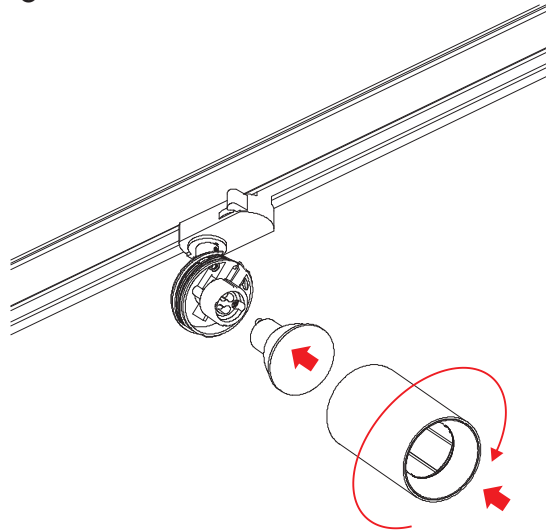

ADORNO TRACK Retrofit Installation Manual

Lamp Holder:
GU10 (max 7,5W)

1

Attention
Before any maintenance
switch off the main power.

2

3

4

5

6

6.1

6.2

Select number 1, 2 or 3 by turning the selection,
switch for the phases 1, 2 and 3 accordingly.