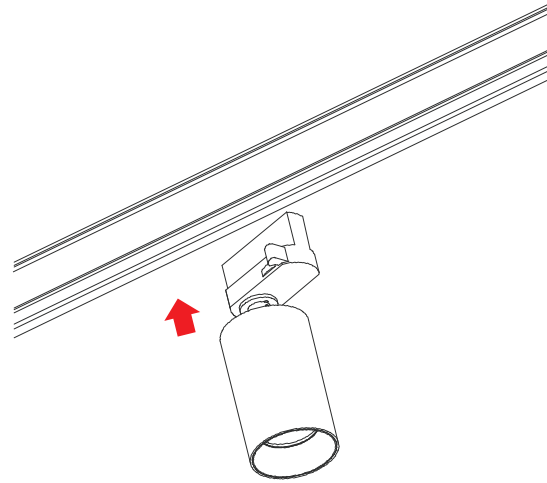

ADORNO TRACK Retrofit Installation Manual

Lamp Holder:
GU10 (max 7,5W)

1

Attention
Before any maintenance
switch off the main power.

2

3

4

5

6

6.1

6.2

Select number 1, 2 or 3 by turning the selection,
switch for the phases 1, 2 and 3 accordingly.