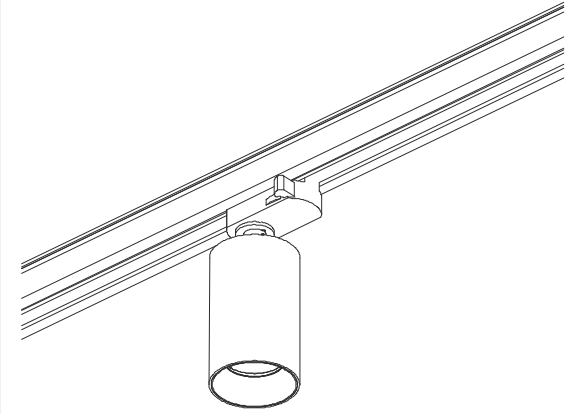

ADORNO TRACK Retrofit Installation Manual

Lamp Holder:
GU10 (max 7,5W)

1

Attention
Before any maintenance
switch off the main power.

2

3

4

5

6

6.1

6.2

Select number 1, 2 or 3 by turning the selection,
switch for the phases 1, 2 and 3 accordingly.