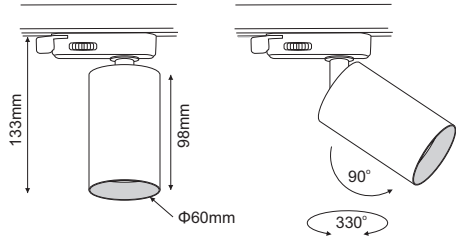

ADORNO TRACK Retrofit Installation Manual

Lamp Holder:
GU10 (max 7,5W)

1

Attention
Before any maintenance
switch off the main power.

2

3

4

5

6

6.1

6.2

Select number 1, 2 or 3 by turning the selection,
switch for the phases 1, 2 and 3 accordingly.