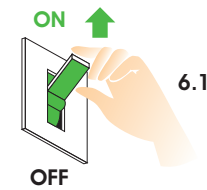

ADORNO TRACK Retrofit Installation Manual

Lamp Holder:
GU10 (max 7,5W)

1

Attention
Before any maintenance
switch off the main power.

2

3

4

5

6

6.1

6.2

Select number 1, 2 or 3 by turning the selection,
switch for the phases 1, 2 and 3 accordingly.