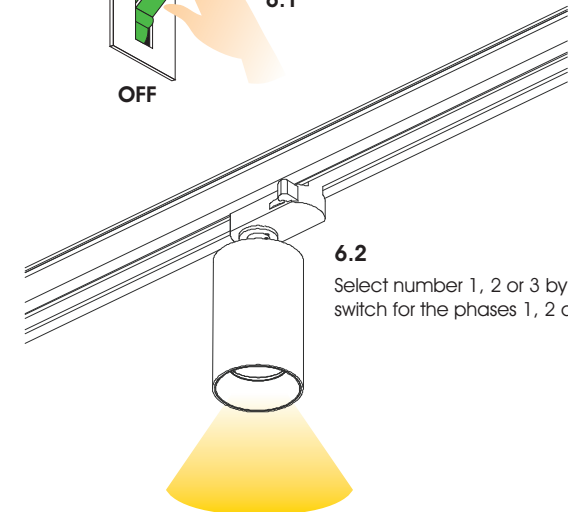

ADORNO TRACK Retrofit Installation Manual

Lamp Holder:
GU10 (max 7,5W)

1

Attention
Before any maintenance
switch off the main power.

2

3

4

5

6

6.1

6.2

Select number 1, 2 or 3 by turning the selection,
switch for the phases 1, 2 and 3 accordingly.