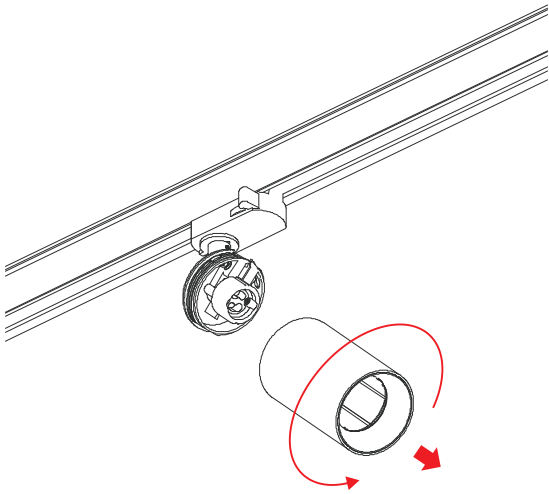

ADORNO TRACK Retrofit Installation Manual

Lamp Holder:
GU10 (max 7,5W)

1

Attention
Before any maintenance
switch off the main power.

2

3

4

5

6

6.1

6.2

Select number 1, 2 or 3 by turning the selection,
switch for the phases 1, 2 and 3 accordingly.