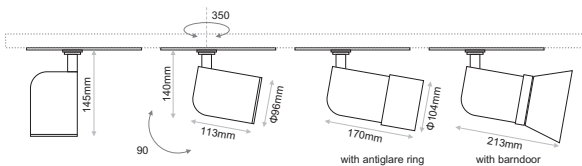

Honeycomb

Antiglare Ring

Barndoor Teatro

Barndoor Standard

Model (LED Power)	CCT*	CR180 LED Source	CR190 LED Source	CR197 LED Source	Beam Angle	Type	Colour	Dimming Option	Accessories
		80 (80)	90 (90)	97 (97)					
CALLISTO D 25.3W (CALLISTO D25)	2700K (27B)	3384lm	2792lm	2475lm	16° (16)	Adjustable (AD)	White (WH)	Non-Dimmable (ND)	Standard (0)
	3000K (30B)	3593lm	2919lm	2644lm	25° (25)		Black (BL)	DALI (DL)	Honeycomb (1)
	4000K (40B)	3701lm	3088lm	-	39° (39)		Phase Cut (Trailing Edge Dimmer) (PC)	Local Dimming (LD)	EXTRAS (XX)
	5700K (57B)	3595lm	-	-	53° (53)				
CALLISTO D 31.3W (CALLISTO D31)	2700K (27B)	4510lm	3721lm	3298lm	23° (23)				No Extras (0)
	3000K (30B)	4792lm	3890lm	3524lm	31° (31)				Antiglare Ring Black (1)
	4000K (40B)	4933lm	4115lm	-	41° (41)				Antiglare Ring White (2)
	5700K (57B)	4792lm	-	-	53° (53)				Barndoor Teatro Black (3)
								Barndoor Teatro White (4)	
								Barndoor Standard Black (5)	
								Barndoor Standard White (6)	
Warm Dimmable									
CALLISTO D 30.6W Warm Dimmable (CALLISTO D WD30)	Warm Dimmable 1800K~3000K (1830B)	LED Source 2850lm	CR195 95 (95)		23° (23)			DALI (DL)	
					31° (31)			Phase Cut (Trailing Edge Dimmer) (PC)	
					41° (41)			Local Dimming (LD)	
					53° (53)				