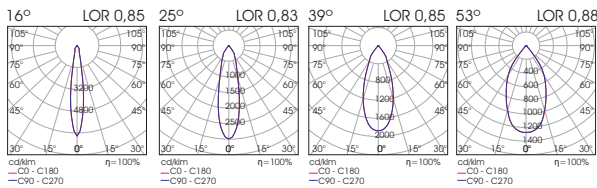

Model (LED Power)	CCT*	CR180 LED Source	CR190 LED Source	CR197 LED Source	Beam Angle	Type	Colour	Dimming Option	Accessories
		80 (80)	90 (90)	97 (97)					
CALLISTO D 25.3W (CALLISTO D25)	2700K (27B)	3384lm	2792lm	2475lm	16° (16)	Adjustable (AD)	White (WH)	Non-Dimmable (ND)	Standard (0)
	3000K (30B)	3593lm	2919lm	2644lm	25° (25)		Black (BL)	DALI (DL)	Honeycomb (1)
	4000K (40B)	3701lm	3088lm	-	39° (39)		Phase Cut (Trailing Edge Dimmer) (PC)	Local Dimming (LD)	EXTRAS (XX)
	5700K (57B)	3595lm	-	-	53° (53)				
CALLISTO D 31.3W (CALLISTO D31)	2700K (27B)	4510lm	3721lm	3298lm	23° (23)				No Extras (0)
	3000K (30B)	4792lm	3890lm	3524lm	31° (31)				Antiglare Ring Black (1)
	4000K (40B)	4933lm	4115lm	-	41° (41)				Antiglare Ring White (2)
	5700K (57B)	4792lm	-	-	53° (53)				Barndoor Teatro Black (3)
								Barndoor Teatro White (4)	
								Barndoor Standard Black (5)	
								Barndoor Standard White (6)	
Warm Dimmable									
CALLISTO D 30.6W Warm Dimmable (CALLISTO D WD30)	Warm Dimmable 1800K~3000K (1830B)	LED Source 2850lm	CR195 95 (95)		23° (23)			DALI (DL)	
					31° (31)			Phase Cut (Trailing Edge Dimmer) (PC)	
					41° (41)			Local Dimming (LD)	
					53° (53)				

* Available in 3500K, 5000K and 6500K upon request

Ordering Code Example: CALLISTO D25-40B-90-25-AD-BL-ND-11

CALLISTO D 25.3W