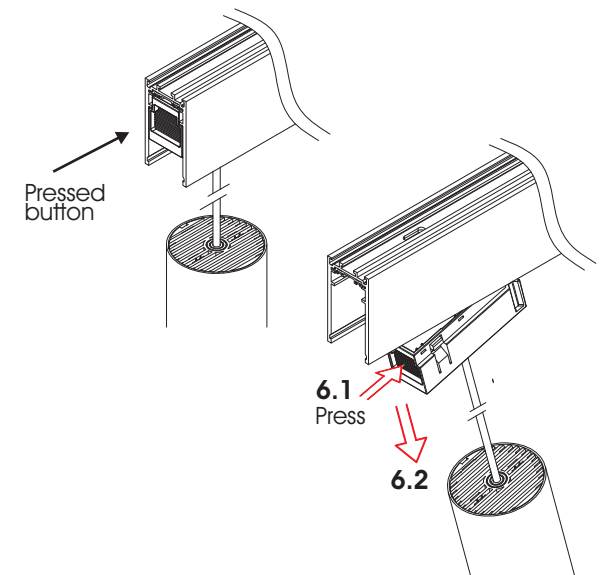

CLICK IT PENDANT 21W

Installation Manual

1

Attention
Switch off the main power.

2

3

4

Be sure that the click button is not pressed

5

6

To uninstall make sure you first press the button

Warning:

Do not slide for any reason the Click it LED luminaire along the track regardless if the power is ON or OFF.
To adjust the position of the luminaire you need to **first take out** the luminaire of the track **and then relocate** it to the new position on the track.
Noncompliance with the above may permanently damage the luminaire.