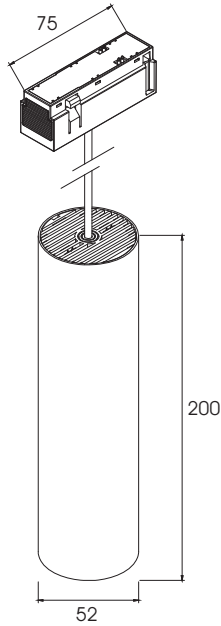

CLICK IT PENDANT 21W

Installation Manual

1

Attention
Switch off the main power.

2

3

4

Be sure that the click button is not pressed

5

6

To uninstall make sure you first press the button

Warning:

Do not slide for any reason the Click it LED luminaire along the track regardless if the power is ON or OFF.
To adjust the position of the luminaire you need to **first take out** the luminaire of the track **and then relocate** it to the new position on the track.
Noncompliance with the above may permanently damage the luminaire.