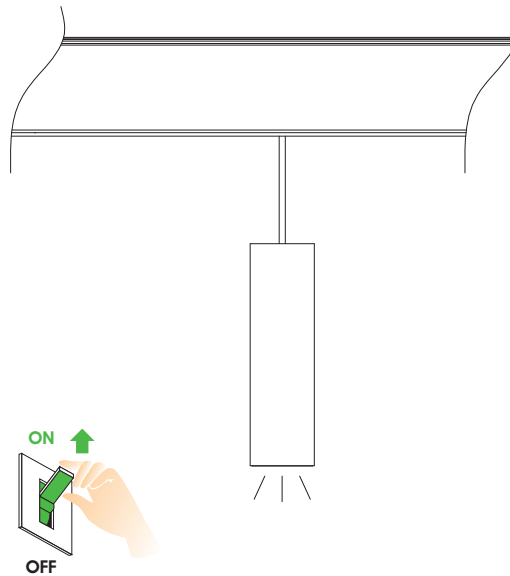

CLICK IT PENDANT 21W

Installation Manual

1

Attention
Switch off the main power.

2

3

4

Be sure that the click button is not pressed

5

6

To uninstall make sure you first press the button

Warning:

Do not slide for any reason the Click it LED luminaire along the track regardless if the power is ON or OFF.
To adjust the position of the luminaire you need to **first take out** the luminaire of the track **and then relocate** it to the new position on the track.
Noncompliance with the above may permanently damage the luminaire.