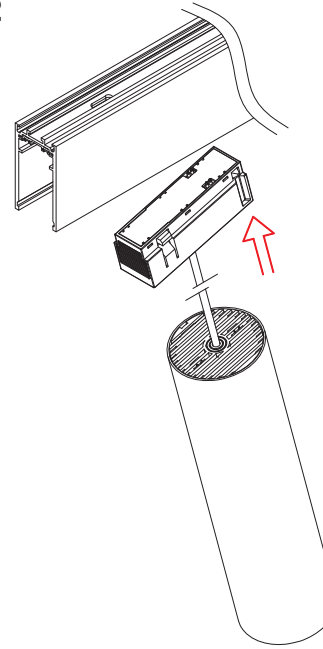

CLICK IT PENDANT 21W

Installation Manual

1

Attention
Switch off the main power.

2

3

4

Be sure that the click button is not pressed

5

6

To uninstall make sure you first press the button

Warning:

Do not slide for any reason the Click it LED luminaire along the track regardless if the power is ON or OFF.
To adjust the position of the luminaire you need to **first take out** the luminaire of the track **and then relocate** it to the new position on the track.
Noncompliance with the above may permanently damage the luminaire.