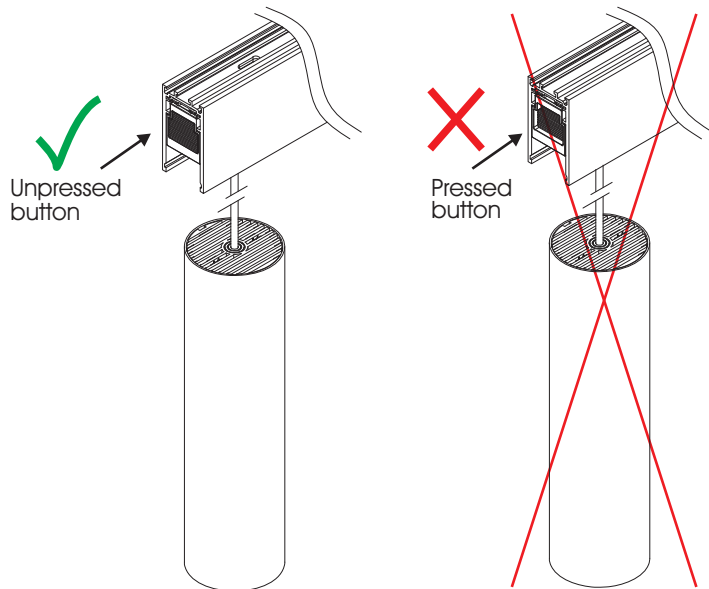

CLICK IT PENDANT 21W

Installation Manual

1

Attention
Switch off the main power.

2

3

4

Be sure that the click button is not pressed

5

6

To uninstall make sure you first press the button

Warning:

Do not slide for any reason the Click it LED luminaire along the track regardless if the power is ON or OFF.
To adjust the position of the luminaire you need to **first take out** the luminaire of the track **and then relocate** it to the new position on the track.
Noncompliance with the above may permanently damage the luminaire.