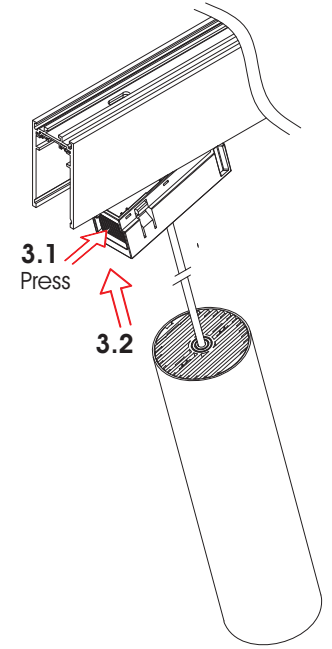

CLICK IT PENDANT 21W

Installation Manual

1

Attention
Switch off the main power.

2

3

4

Be sure that the click button is not pressed

5

6

To uninstall make sure you first press the button

Warning:

Do not slide for any reason the Click it LED luminaire along the track regardless if the power is ON or OFF.
To adjust the position of the luminaire you need to **first take out** the luminaire of the track **and then relocate** it to the new position on the track.
Noncompliance with the above may permanently damage the luminaire.