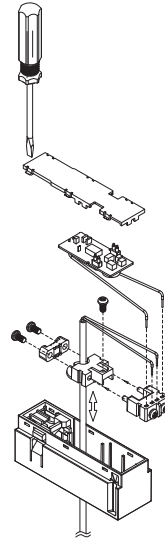

CLICK IT PENDANT 21W

Installation Manual

1

Attention
Switch off the main power.

2

3

4

Be sure that the click button is not pressed

5

6

To uninstall make sure you first press the button

Warning:

Do not slide for any reason the Click it LED luminaire along the track regardless if the power is ON or OFF.
To adjust the position of the luminaire you need to **first take out** the luminaire of the track **and then relocate** it to the new position on the track.
Noncompliance with the above may permanently damage the luminaire.