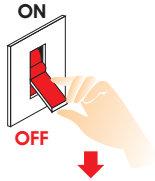

CLICK IT PENDANT 21W

Installation Manual

1

Attention
Switch off the main power.

2

3

4

Be sure that the click button is not pressed

5

6

To uninstall make sure you first press the button

Warning:

Do not slide for any reason the Click it LED luminaire along the track regardless if the power is ON or OFF.
To adjust the position of the luminaire you need to **first take out** the luminaire of the track **and then relocate** it to the new position on the track.
Noncompliance with the above may permanently damage the luminaire.