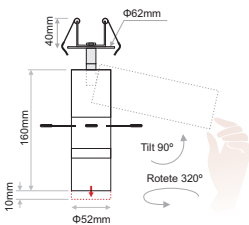

DANDO FRAME RC

- Dando Frame RC is a recessed downlight, ideal to highlight and elevate any artwork.
- It is also available in surface version with the same dimming options.
- Available in black or white as standard but custom colours also available upon request.
- Low UGR ensuring visual comfort (UGR < 10).
- L90/B10 50.000h
- 3 SDCM

Model	LED Power	CCT	CR180, CR190 LED Source	Type	Beam Angle	Colour	Dimming Option
			80 (80) 90 (90)				
DANDO FRAME RC (DANDO FRAME RC)	12.8W (13)	2700K (27C) 3000K (30C) 4000K (40C) 5000K (50C)	1100lm 930lm 1150lm 970lm 1210lm 1090lm 1225lm 1070lm	Adjustable (AD)	27° max (27)	White (WH) Black (BL)	Non-Dimmable (ND) Phase Cut (PC) DALI (DL) 48V PWM Dimmable (48)

Ordering Code Example: DANDO FRAME RC-13-30C-80-AD-27-WH-ND

Indicative shapes