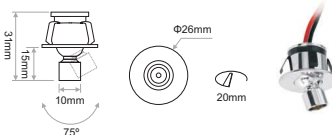

Code	Model	No.LED	CCT*	Watt / Current**	Dimensions	Beam Angle	Finish	
ALI.230 ALI.231	DECO-S	1	3000K 5600K	1W / 350mA	Φ26x31mm	40°	Chromed Aluminium	Dimmable
ALI.232 ALI.233	DECO-M		3000K 5600K		Φ26x42mm	20°		

*Other colours available upon request.
**Adjustable intensity with ELECTRON dimmable constant current LED drivers.

DECO-S