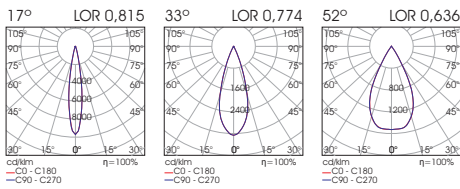

Model	CCT	CRI80, CRI90 LED Source	Type	CRI	Beam Angle	Colour	Dimming Option	Accessories
DORIS 13W Ceiling <i>(DORIS C13)</i>	2700K (27C)	CRI80 1490lm CRI90 1290lm	Fixed (FX)	80 (80)	17° (17)	Black (BL)	Non Dimmable (ND)	Standard (00)
	3000K (30C)	1590lm 1380lm		90 (90)	33° (33)	White (WH)	DALI (DL)	Honeycomb (01)
	4000K (40C)	1710lm 1490lm			52° (52)		Phase Cut (PC)	
	5700K (57C)	1710lm -						

Ordering Code Example: DORIS C13-40C-FX-80-17-BL-ND-00