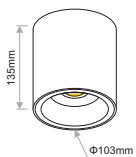

Model	CCT	CRI80, CRI90 LED Source	Type	CRI	Beam Angle	Colour	Dimming Option	Accessories
DORIS 13W Ceiling <i>(DORIS C13)</i>	2700K (27C)	CRI80 1490lm CRI90 1290lm	Fixed (FX)	80 (80)	17° (17)	Black (BL)	Non Dimmable (ND)	Standard (00)
	3000K (30C)	1590lm 1380lm		90 (90)	33° (33)	White (WH)	DALI (DL)	Honeycomb (01)
	4000K (40C)	1710lm 1490lm			52° (52)		Phase Cut (PC)	
	5700K (57C)	1710lm -						

Ordering Code Example: DORIS C13-40C-FX-80-17-BL-ND-00

With Honeycomb