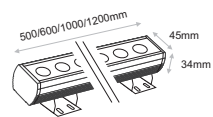

ELEGANT MIDI

Elegant MIDI is in the middle range in performance model of Elegant series, ideal for outdoor and indoor architectural applications. It is unique for wall washing due to the different wall bracket lengths and the maintenance of the pitch between the luminaires. It ensures the highest glare control through antiglare accessory offered as extra. It can also be offered (besides the input cable with IP68 connector offered as standard) with an extra output cable with IP68 connector (except 25-30cm offered in extra version only). It is available upon request in different RAL colours.

L90/B10 50.000h
for monochromatic models

L90/B10 50.000h
for RGB, RGBW, R, G, B models

ELEGANT MIDI