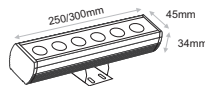

L90/B10 50.000h
for monochromatic models

L90/B10 50.000h
for RGB, RGBW, R, G, B models

ELEGANT MIDI

ELEGANT MIDI 25cm & 30cm

ELEGANT MIDI 25cm & 30cm

Chain connection with input-output cables (for 25/30cm only in standard version)

Lighting management options:

On-Off/DALI/0..10V/1..10V/DMX512/PHASE CUT/IR/RF/PUSH BUTTON/Bluetooth

Technical features:

Installation:	Surface mounted, Wall mounted
LED light source:	High power CREE LEDs
Optics:	Monochrome, Tunable White (1in1), RGB (1in1): 10°, 25°, 45°, 40°x10° (25 & 30cm only available in monochromatic), Tunable white (3in1), RGB (3in1), RGBW (4in1): 25°, 40°x10°
Lengths:	25cm, 30cm, 50cm, 60cm, 100cm, 120cm
No. of LEDs 100, 120cm / 50, 60cm:	Monochrome, Tunable White (1in1), RGB(1in1): 24 leds / 12 leds Tunable White (3in1), RGB (3in1): 72 leds / 36 leds RGBW (4in1): 96 leds / 48 leds
No. of LEDs 25cm & 30cm:	Monochrome: 6 leds
Pitch for 25cm, 50cm, 100cm:	41.65 mm (Pitch is maintained between luminaries)
Pitch for 30cm, 60cm, 120cm:	50 mm (Pitch is maintained between luminaries)
Power supply:	Constant voltage 24VDC
Power:	25cm, 30cm: 10W / 50cm, 60cm: 20W / 100cm, 120cm: 40W
Ingress protection:	IP66
Operation Ambient temperature:	-25°C to +50°C.
Weight 25/30/50/60/100/120cm:	0,55 / 0,65 / 1,10 / 1,28 / 2,00 / 2,34kgs (standard models)