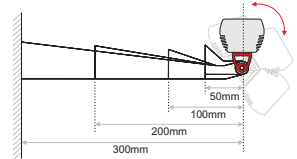

2 pole
WIR.546 2pole 100cm
WIR.547 2pole 200cm
WIR.480 2pole 300cm
WIR.481 2pole 500cm

3 pole
WIR.476 3pole 100cm
WIR.477 3pole 200cm
WIR.478 3pole 300cm
WIR.479 3pole 500cm

4 pole
WIR.482 4pole 100cm
WIR.548 4pole 200cm
WIR.483 4pole 300cm
WIR.484 4pole 500cm

5 pole
WIR.549 5pole 100cm
WIR.485 5pole 200cm
WIR.552 5pole 300cm
WIR.486 5pole 500cm

Wall brackets

Fixed 5,10,20,30cm Wall brackets INOX-316 (Set of 2)

ELG.002 5cm Passivated
ELGW002 5cm White RAL9003 mat
ELGB002 5cm Black RAL 9005 mat

(RAL colours as extra upon request)

Input & Output cables

Input cable with IP connectors
(as standard for 50/60/100/120cm)

Input & Output cable with IP connectors
(as extra for 50/60/100/120cm)
(as standard for 25/30cmcm)