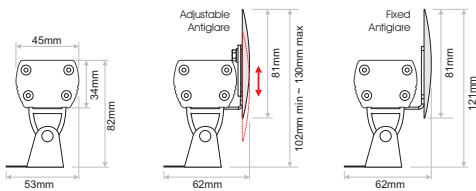

L90/B10 50.000h
for monochromatic models

L90/B10 50.000h
for RGB, RGBW, R, G, B models

ELEGANT MIDI

ELEGANT MIDI 25cm & 30cm

ELEGANT MIDI 25cm & 30cm

Chain connection with input-output cables (for 25/30cm only in standard version)

Lighting management options:

On-Off/DALI/0..10V/1..10V/DMX512/PHASE CUT/IR/RF/PUSH BUTTON/Bluetooth

Technical features:

Installation:	Surface mounted, Wall mounted
LED light source:	High power CREE LEDs
Optics:	Monochrome, Tunable White (1in1), RGB (1in1): 10°, 25°, 45°, 40°x10° (25 & 30cm only available in monochromatic), Tunable white (3in1), RGB (3in1), RGBW (4in1): 25°, 40°x10°
Lengths:	25cm, 30cm, 50cm, 60cm, 100cm, 120cm
No. of LEDs 100, 120cm / 50, 60cm:	Monochrome, Tunable White (1in1), RGB(1in1): 24 leds / 12 leds Tunable White (3in1), RGB (3in1): 72 leds / 36 leds RGBW (4in1): 96 leds / 48 leds
No. of LEDs 25cm & 30cm:	Monochrome: 6 leds
Pitch for 25cm, 50cm, 100cm:	41.65 mm (Pitch is maintained between luminaries)
Pitch for 30cm, 60cm, 120cm:	50 mm (Pitch is maintained between luminaries)
Power supply:	Constant voltage 24VDC
Power:	25cm, 30cm: 10W / 50cm, 60cm: 20W / 100cm, 120cm: 40W
Ingress protection:	IP66
Operation Ambient temperature:	-25°C to +50°C.
Weight 25/30/50/60/100/120cm:	0,55 / 0,65 / 1,10 / 1,28 / 2,00 / 2,34kgs (standard models)