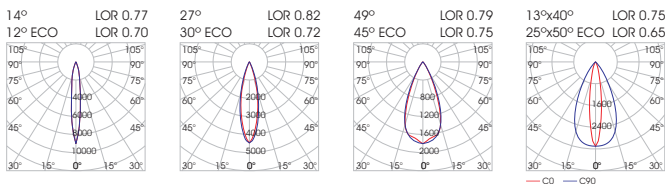

ECO

Model	Luminaire Colour**	CCT*** - CRI	6.5W			13W			26W			Beam Angle	Watt / Length***	Voltage
			LED Source	LED Source	LED Source	LED Source	LED Source	LED Source	LED Source					
ELEGANT MINI ECO (ELEGANT MINI ECO)	Anodized (AN)	2700K - 80CRI [2780]	510lm	1030lm	2060lm	12° (12)	6.5W / 25cm (07W025)	24VDC (24)						
	Marine Type (MT)	2700K - 90CRI [2790]	390lm	770lm	1550lm	30° (30)	6.5W / 30cm (07W030)							
		3000K - 80CRI [3080]	550lm	1090lm	2190lm	45° (45)	13W / 50cm (13W050)							
		3000K - 90CRI [3090]	420lm	840lm	1680lm	25°x50° (50)	13W / 60cm (13W060)							
		4000K - 80CRI [4080]	550lm	1090lm	2190lm		26W / 100cm (26W100)							
		6500K - 70CRI [6570]	624lm	1250lm	1250lm	26W / 120cm (26W120)								
		Tunable WC 1in1 [WC1*]	-	1140lm	2280lm									
		Tunable WNC 1in1 [WNC1*]	-	1260lm	2530lm									
		Red [RD]	340lm	680lm	1360lm									
		Green [GR]	770lm	1530lm	3070lm									
		Blue [BL]	220lm	440lm	880lm									
		Amber [AM]	420lm	840lm	1680lm									
		RGB 1in1 [RGB1]	-	650lm	1290lm									

*WC1: Tunable 2700K-6500K 1in1

** Available in RAL colours upon request

*WNC1: Tunable 2700K-4000K-6500K 1in1

*** 25cm & 30cm only available monochromatic

Ordering Code Example: ELEGANT MINI-AN-6570-14-13W060-24