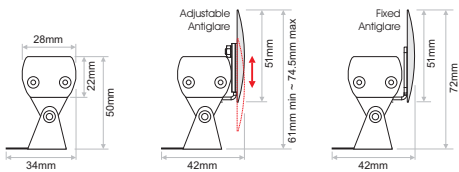

# ELEGANT MINI

Elegant MINI is the slimmest and lower range in wattage model of Elegant series, ideal for outdoor and indoor architectural applications. It is unique for wall washing due to the different wall bracket lengths and the maintenance of the pitch between the luminaires. It ensures the highest glare control through antiglare accessory offered as extra. It can also be offered (besides the input cable with IP68 connector offered as standard) with an extra output cable with IP68 connector (except 25-30cm offered in extra version only). It is available upon request in different RAL colours.

**L80/B10 50.000h**  
for monochromatic models

**L90/B10 50.000h**  
for RGB, R, G, B models

ELEGANT MINI

ELEGANT MINI 25cm & 30cm

ELEGANT MINI 25cm & 30cm

Chain connection with input-output cables  
(for 25/30cm only in standard version)

**Lighting management options:**

On-Off/DALI/0..10V/1..10V/DMX512/PHASE CUT/IR/RF/PUSH BUTTON/Bluetooth

**Technical features:**

Installation:	Surface mounted, Wall mounted
LED light source:	High power CREE LEDs
Optics:	Monochrome, Tunable White (1in1), RGB (1in1): 14°, 27°, 49°, 40°x13° (25 & 30cm only available in monochromatic),
Lengths:	25cm, 30cm, 50cm, 60cm, 100cm, 120cm
No. of LEDs 100, 120cm / 50, 60cm:	24 leds / 12 leds
No. of LEDs 25cm & 30cm:	6 leds
Pitch for 25cm, 50cm, 100cm:	41.65 mm (Pitch is maintained between luminaries)
Pitch for 30cm, 60cm, 120cm:	50 mm (Pitch is maintained between luminaries)
Power supply:	Constant voltage 24VDC
Power:	25cm, 30cm: 6.5W / 50cm, 60cm: 13W / 100cm, 120cm: 26W
Ingress protection:	IP66
Operation Ambient temperature:	-25°C to +50°C.
Weight 25/30/50/60/100/120cm:	0,27 / 0,35 / 0,532 / 0,680 / 0,970 / 1,120kgs (standard models)