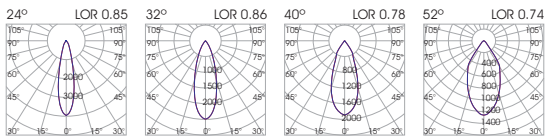

ERIS M

Inner Colour: **WHITE**