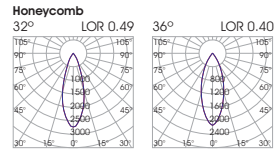

ERIS M

Inner Colour: **WHITE**