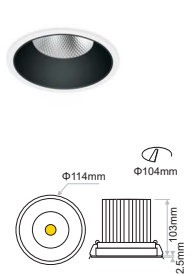

- ERIS series is a recessed downlight available either fixed or adjustable.
- It is offered in four different power consumptions and in a vast variety of beam angles.
- Outer case available in white or black colour. Inner case available in white, black, silver or gold colour.
- 3 SDCM
- L90/B10 50.000h

L Adjustable

L Fixed

M Adjustable

M Fixed

Model	LED Power	CCT*	CRI LED Source	Beam Angle**	Type	Luminaire Colour	Dimming Option	Accessories		
ERIS M <i>(ERIS M)</i>	17.2W (17)	2700K (27B)	2477lm	2044lm	24° (24)	Adjustable (AD)	Outer ↑ (XX) White (W) Black (B) Inner ↓ White (W) Black (B) Silver (S) Gold (G)	Without Driver (00)	Cover ↑ (XX) Standard (0/3) Honeycomb**** (1/1) Extras ↓ No Extras (1/0) Emergency (1/1)	
		3000K (30B)	2633lm	2138lm	32° (32)	Fixed (FX)		Non Dimmable (ND)		
		4000K (40B)	2710lm	2261lm	40° (40)			Analogue (1-10V) (A1)		
		5000K (50B)	2741lm	2370lm	52° (52)			DMX (DX)		
	24.8W (25)	2700K (27B)	3375lm	2784lm				DALI (DL)		
		3000K (30B)	3586lm	2911lm				Push Button (PB)		
		4000K (40B)	3691lm	3080lm				Phase Cut (PC)		
	23.9W (24)	Warm Dimmable		2210lm				Wireless*** (WL)		
		1800K~3000K (WD)								
	29.5W (30)	Warm Dimmable		2075lm	40° (40)			Without Driver (00)		
1800K~3000K (WD)			52° (52)		DMX (DX)					
		R G B W				DALI (DL)				
		R G B W				Wireless** (WL)				
ERIS L <i>(ERIS L)</i>	32.4W (32)	2700K (27B)	4339lm	3579lm	12° (12)		Without Driver (00) DMX (DX) DALI (DL) Wireless** (WL)			
		3000K (30B)	4610lm	3742lm	20° (20)					
		4000K (40B)	4745lm	3960lm	30° (30)					
		5000K (50B)	4800lm	4149lm	40° (40)					
	38.5W (39)	2700K (27B)	5062lm	4175lm	60° (60)					
		3000K (30B)	5378lm	4365lm						
		4000K (40B)	5535lm	4620lm						
	30.7W (31)	Warm Dimmable		2840lm						
		1800K~3000K (WD)								
	42W (42)	Warm Dimmable		2695lm	40° (40)				Without Driver (00)	
1800K~3000K (WD)			60° (60)		DMX (DX)					
		R G B W				DALI (DL)				
		R G B W				Wireless** (WL)				