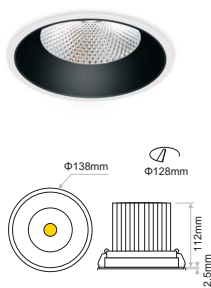

- ERIS series is a recessed downlight available either fixed or adjustable.
- It is offered in four different power consumptions and in a vast variety of beam angles.
- Outer case available in white or black colour. Inner case available in white, black, silver or gold colour.
- 3 SDCM
- L90/B10 50.000h

L Adjustable

L Fixed

M Adjustable

M Fixed

Model	LED Power	CCT*	CRI LED Source	Beam Angle**	Type	Luminaire Colour	Dimming Option	Accessories		
ERIS M <i>(ERIS M)</i>	17.2W (17)	2700K (27B)	2477lm	2044lm	24° (24)	Adjustable (AD)	Outer ↑ (XX) White (W) Black (B) Inner ↓ White (W) Black (B) Silver (S) Gold (G)	Without Driver (00)	Cover ↑ (XX) Standard (0/3) Honeycomb**** (1/1) Extras ↓ No Extras (1/0) Emergency (1/1)	
		3000K (30B)	2633lm	2138lm	32° (32)	Fixed (FX)		Non Dimmable (ND)		
		4000K (40B)	2710lm	2261lm	40° (40)			Analogue (1-10V) (A1)		
		5000K (50B)	2741lm	2370lm	52° (52)			DMX (DX)		
	24.8W (25)	2700K (27B)	3375lm	2784lm				DALI (DL)		
		3000K (30B)	3586lm	2911lm				Push Button (PB)		
		4000K (40B)	3691lm	3080lm				Phase Cut (PC)		
	23.9W (24)	Warm Dimmable		2210lm				Wireless*** (WL)		
		1800K~3000K (WD)								
	29.5W (30)	Warm Dimmable		2075lm	40° (40)			Without Driver (00)		
1800K~3000K (WD)			52° (52)		DMX (DX)					
		R G B W				DALI (DL)				
		R G B W				Wireless** (WL)				
ERIS L <i>(ERIS L)</i>	32.4W (32)	2700K (27B)	4339lm	3579lm	12° (12)		Without Driver (00) DMX (DX) DALI (DL) Wireless** (WL)			
		3000K (30B)	4610lm	3742lm	20° (20)					
		4000K (40B)	4745lm	3960lm	30° (30)					
		5000K (50B)	4800lm	4149lm	40° (40)					
	38.5W (39)	2700K (27B)	5062lm	4175lm	60° (60)					
		3000K (30B)	5378lm	4365lm						
		4000K (40B)	5535lm	4620lm						
	30.7W (31)	Warm Dimmable		2840lm						
		1800K~3000K (WD)								
	42W (42)	Warm Dimmable		2695lm	40° (40)				Without Driver (00)	
1800K~3000K (WD)			60° (60)		DMX (DX)					
		R G B W				DALI (DL)				
		R G B W				Wireless** (WL)				