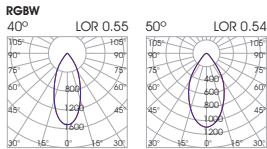

ERIS M

Inner Colour: **WHITE**