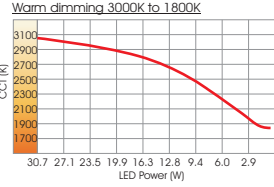

ERIS M

Inner Colour: **WHITE**

ERIS L

Inner Colour: **WHITE**