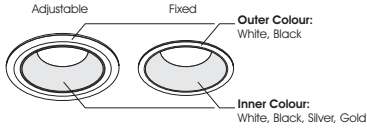

ERIS M

Inner Colour: **WHITE**

ERIS L

Inner Colour: **WHITE**