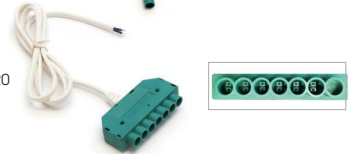

2 pole extension cables & splitters

- IP protection: IP20

Code	Description
WIR.130	Male+Female 2 pole extension cable 12-24V / 6A, 2x0.75mm ² , IP20, 100cm
WIR.131	Male+Female 2 pole extension cable 12-24V / 6A, 2x0.75mm ² , IP20, 200cm
WIR.132	Male+Female 2 pole extension cable 12-24V / 6A, 2x0.75mm ² , IP20, 500cm

Code	Description
WIR.134	Six way, 2 pole splitter for WIR.130-131-132 with 100cm cable 12-24V / 10A (max 5A/socket), IP20

Code	Description
WIR.135	Two way, 2 pole splitter for WIR.130-131-132, 12-24V / 10A (max 5A/socket), IP20

4 pole extension cables & splitters

- IP protection: IP20

Code	Description
WIR.136	Male+Female 4 pole extension cable 12-24V / 6A max, 4x0.34mm ² , IP20, 100cm
WIR.137	Male+Female 4 pole extension cable 12-24V / 6A max, 4x0.34mm ² , IP20, 200cm
WIR.138	Male+Female 4 pole extension cable 12-24V / 6A max, 4x0.34mm ² , IP20, 500cm

- IP protection: IP67

Code	Description
WIR.141	Male+Female 5 pole extension cable 12-24V / 2A, 5x0.2mm ² , IP67, 100cm
WIR.142	Male+Female 5 pole extension cable 12-24V / 2A, 5x0.2mm ² , IP67, 200cm
WIR.143	Male+Female 5 pole extension cable 12-24V / 2A, 5x0.2mm ² , IP67, 500cm