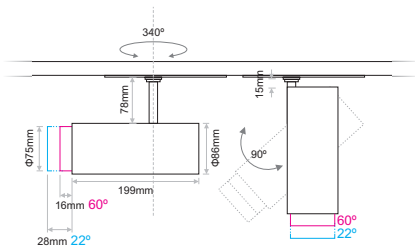

- Feria series of tracklights consists of four models. Feria Zoom D is the intermediate model.
- It is ideal for museum lighting.
- Adjustable 340° on the horizontal plane & 90° on the vertical plane.
- Adjustable beam angle: 22° (min) – 60° (max)
- Available in White or Black Colour.
- Available accessory: barn door.
- 3 circuit track adaptor.
- L90/B10 50.000h
- 3 SDCM

Model (LED Power)	CCT*	CR180 LED Source	CR190 LED Source	CR197 LED Source	Beam Angle	Type	Colour	Dimming Option
		80 (80)	90 (90)	97 (97)				
<b>FERIA ZOOM D 25.3W</b> <i>(FERIA ZOOM D25)</i>	2700K (27B)	3384lm	2792lm	2475lm	Adjustable (2260) 22°(min)-60°(max)	Adjustable (AD)	White (WH) Black (BL)	Non-Dimmable (ND)
	3000K (30B)	3595lm	2919lm	2644lm				DALI (DL)
	4000K (40B)	3701lm	3088lm	-				Phase Cut (Trailing Edge Dimmer) (PC)
	5700K (57B)	3595lm	-	-				Local Dimming (LD)
<b>FERIA ZOOM D 32.3W</b> <i>(FERIA ZOOM D32)</i>	2700K (27B)	4485lm	3701lm	-				
	3000K (30B)	4766lm	3868lm	-				
	4000K (40B)	4906lm	4092lm	-				
	5700K (57B)	4766lm	-	-				

\* Available in 3500K, 5000K and 6500K upon request

Ordering Code Example: FERIA ZOOM D25-40B-90-2260-AD-BL-ND

Adjustable beam angle

22° (min) 60° (max)