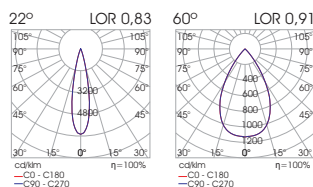

- Feria series of tracklights consists of four models. Feria Zoom D is the intermediate model.
- It is ideal for museum lighting.
- Adjustable 340° on the horizontal plane & 90° on the vertical plane.
- Adjustable beam angle: 22° (min) – 60° (max)
- Available in White or Black Colour.
- Available accessory: barn door.
- 3 circuit track adaptor.
- L90/B10 50.000h
- 3 SDCM

Model (LED Power)	CCT*	CR180 LED Source	CR190 LED Source	CR197 LED Source	Beam Angle	Type	Colour	Dimming Option
		80 (80)	90 (90)	97 (97)				
FERIA ZOOM D 25.3W <i>(FERIA ZOOM D25)</i>	2700K (27B)	3384lm	2792lm	2475lm	Adjustable (2260) 22°(min)-60°(max)	Adjustable (AD)	White (WH) Black (BL)	Non-Dimmable (ND)
	3000K (30B)	3595lm	2919lm	2644lm				DALI (DL)
	4000K (40B)	3701lm	3088lm	-				Phase Cut (Trailing Edge Dimmer) (PC)
	5700K (57B)	3595lm	-	-				Local Dimming (LD)
FERIA ZOOM D 32.3W <i>(FERIA ZOOM D32)</i>	2700K (27B)	4485lm	3701lm	-				
	3000K (30B)	4766lm	3868lm	-				
	4000K (40B)	4906lm	4092lm	-				
	5700K (57B)	4766lm	-	-				

* Available in 3500K, 5000K and 6500K upon request

Ordering Code Example: FERIA ZOOM D25-40B-90-2260-AD-BL-ND