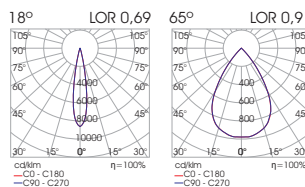

FERIA ZOOM X

Interior Spotlights

- FERIA series of tracklights consists of four models. FERIA Zoom X is the largest model.
- It is ideal for museum lighting.
- Adjustable 340° on the horizontal plane & 90° on the vertical plane.
- Adjustable beam angle: 18° (min) – 65° (max)
- Available in White or Black Colour.
- Available accessory: barn door
- 3 circuit track adaptor.
- L90/B10 50.000h
- 3 SDCM

LIGHTSOURCE BY
bridgelux.

Model (LED Power)	CCT*	CR180 LED Source	CR190 LED Source	Beam Angle	Type	Colour	Dimming Option
		80 (80)	90 (90)				
FERIA ZOOM X 32.3W <i>(FERIA ZOOM X32)</i>	2700K (27B)	4485lm	3701lm	Adjustable (18-65) 18°(min)-65°(max)	Adjustable (AD)	White (WH) Black (BL)	Non-Dimmable (ND)
	3000K (30B)	4766lm	3868lm				DALI (DL)
	4000K (40B)	4906lm	4092lm				Phase Cut** (PC) (Trailing Edge Dimmer)
	5700K (57B)	4766lm	-				Local Dimming** (LD)
FERIA ZOOM X 38.3W <i>(FERIA ZOOM X38)</i>	2700K (27B)	5133lm	4236lm				
	3000K (30B)	5455lm	4428lm				
	4000K (40B)	5615lm	4684lm				
	5700K (57B)	5455lm	-				

* Available in 3500K, 5000K and 6500K upon request

** Available only for 32.3W version

Ordering Code Example: *FERIA ZOOM X32-40B-80-1865-AD-BL-ND*

Barn Door

Adjustable beam angle