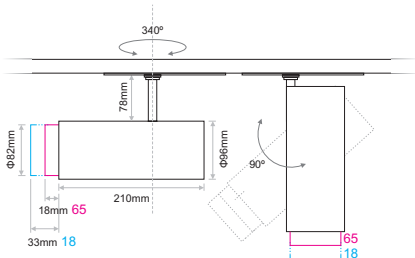

FERIA ZOOM X

Interior Spotlights

- FERIA series of tracklights consists of four models. FERIA Zoom X is the largest model.
- It is ideal for museum lighting.
- Adjustable 340° on the horizontal plane & 90° on the vertical plane.
- Adjustable beam angle: 18° (min) – 65° (max)
- Available in White or Black Colour.
- Available accessory: barn door
- 3 circuit track adaptor.
- L90/B10 50.000h
- 3 SDCM

LIGHTSOURCE BY
bridgelux.

Model (LED Power)	CCT*	CR180 LED Source	CR190 LED Source	Beam Angle	Type	Colour	Dimming Option
		80 (80)	90 (90)				
FERIA ZOOM X 32.3W <i>(FERIA ZOOM X32)</i>	2700K (27B)	4485lm	3701lm	Adjustable (18-65) 18°(min)-65°(max)	Adjustable (AD)	White (WH) Black (BL)	Non-Dimmable (ND)
	3000K (30B)	4766lm	3868lm				DALI (DL)
	4000K (40B)	4906lm	4092lm				Phase Cut** (PC) (Trailing Edge Dimmer)
	5700K (57B)	4766lm	-				Local Dimming** (LD)
FERIA ZOOM X 38.3W <i>(FERIA ZOOM X38)</i>	2700K (27B)	5133lm	4236lm				
	3000K (30B)	5455lm	4428lm				
	4000K (40B)	5615lm	4684lm				
	5700K (57B)	5455lm	-				

* Available in 3500K, 5000K and 6500K upon request

** Available only for 32.3W version

Ordering Code Example: *FERIA ZOOM X32-40B-80-1865-AD-BL-ND*

Barn Door

Adjustable beam angle