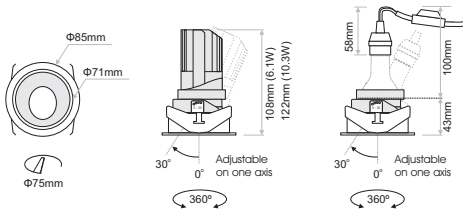

- Focus is a series of recessed downlights.
- Offered with IP44 (face only) LED module or with GU10 lampholder (max 7.5 Watt).
- Available either fixed or adjustable.
- Outer ring offered in white or black colour, inner ring available in white, black, gold or silver colour.
- 3 SDCM
- L90/B10 50000h
- Low UGR (UGR<10)

Adjustable

Fixed

Name	Model (LED Power)	CCT*	CRI80, CRI90 LED Source	Beam Angle	Type	Luminaire Colour	Dimming Option	Accessories
FOCUS Recessed <i>(FOCUS RC)</i>	6.1W <i>(6)</i>	2700K (27B)	812lm 677lm	18° (18)	Adjustable (AD)	Trim ↑ (XX) White (W) Black (B) Inner White (W) Black (B) Gold (G) Silver (S)	Without Driver (00)	No Extra (00)
		3000K (30B)	845lm 705lm	24° (24)	Fixed (FX)		Non Dimmable (ND)	Emergency Kit (01)
	4000K (40B)	879lm 733lm	32° (32)		Analogue (1-10V) (A1)			
	10.3W <i>(10)</i>	2700K (27B)	1379lm 1138lm	48° (48)			DMX (DX)	
		3000K (30B)	1435lm 1180lm				DALI (DL)	
		4000K (40B)	1479lm 1265lm				Push Button (PB)	
							Phase Cut (PC)	
							Wireless*** (WL)	
	Warm Dimming 6.1W <i>(WD)</i>		95 (95)					
		1800K-3000K (1830B)	518lm				Analogue (1-10V) (A1)	
							DALI (DL)	
							Phase Cut (PC)	
							Wireless*** (WL)	

Model	Type	Luminaire Colour	Lamp Holder
FOCUS Recessed LL <i>(FOCUS RC LL)</i>	Adjustable (AD) Fixed (FX)	Trim ↑ (XX) White (W) Black (B) Inner White (W) Black (B) Gold (G) Silver (S)	GU10 (max 7.5W) (G1)