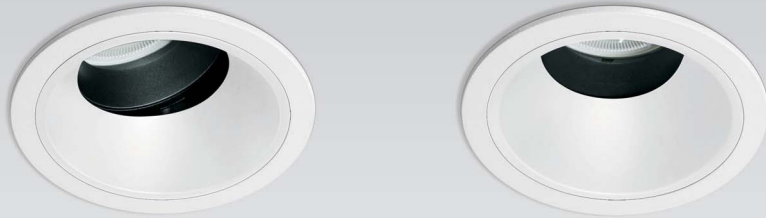

- Focus is a series of recessed downlights.
- Offered with IP44 (face only) LED module or with GU10 lampholder (max 7.5 Watt).
- Available either fixed or adjustable.
- Outer ring offered in white or black colour, inner ring available in white, black, gold or silver colour.
- 3 SDCM
- L90/B10 50000h
- Low UGR (UGR<10)

Adjustable

Fixed

Name	Model (LED Power)	CCT*	CRI80, CRI90 LED Source	Beam Angle	Type	Luminaire Colour	Dimming Option	Accessories
FOCUS Recessed <i>(FOCUS RC)</i>	6.1W <i>(6)</i>	2700K (27B)	812lm 677lm	18° (18)	Adjustable (AD)	Trim ↑ (XX) White (W) Black (B) Inner White (W) Black (B) Gold (G) Silver (S)	Without Driver (00)	No Extra (00)
		3000K (30B)	845lm 705lm	24° (24)	Fixed (FX)		Non Dimmable (ND)	Emergency Kit (01)
	4000K (40B)	879lm 733lm	32° (32)		Analogue (1-10V) (A1)			
	10.3W <i>(10)</i>	2700K (27B)	1379lm 1138lm	48° (48)			DMX (DX)	
		3000K (30B)	1435lm 1180lm				DALI (DL)	
		4000K (40B)	1479lm 1265lm				Push Button (PB)	
							Phase Cut (PC)	
							Wireless*** (WL)	
	Warm Dimming 6.1W <i>(WD)</i>		95 (95)					
		1800K-3000K (1830B)	518lm				Analogue (1-10V) (A1)	
							DALI (DL)	
							Phase Cut (PC)	
							Wireless*** (WL)	

* CCT: 3500K, 5000K, 6500K available upon request.

** Other RAL colours available upon request.

*** The wireless dimming option includes driver and Bluetooth dimming accessory.

Ordering Code Example: FOCUS RC-6-30B-90-32-AD-WB-00-00

Model	Type	Luminaire Colour	Lamp Holder
FOCUS Recessed LL <i>(FOCUS RC LL)</i>	Adjustable (AD) Fixed (FX)	Trim ↑ (XX) White (W) Black (B) Inner White (W) Black (B) Gold (G) Silver (S)	GU10 (max 7.5W) (G1)