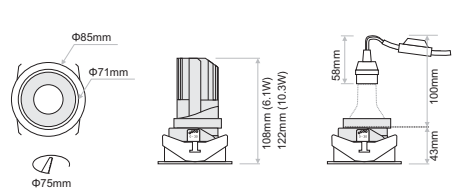

- Focus is a series of recessed downlights.
- Offered with IP44 (face only) LED module or with GU10 lampholder (max 7.5 Watt).
- Available either fixed or adjustable.
- Outer ring offered in white or black colour, inner ring available in white, black, gold or silver colour.
- 3 SDCM
- L90/B10 50000h
- Low UGR (UGR<10)

Adjustable

Fixed

Name	Model (LED Power)	CCT*	CRI80, CRI90 LED Source	Beam Angle	Type	Luminaire Colour	Dimming Option	Accessories
FOCUS Recessed <i>(FOCUS RC)</i>	6.1W <i>(6)</i>	2700K (27B)	812lm 677lm	18° (18)	Adjustable (AD)	Trim ↑ (XX) White (W) Black (B) Inner White (W) Black (B) Gold (G) Silver (S)	Without Driver (00)	No Extra (00)
		3000K (30B)	845lm 705lm	24° (24)	Fixed (FX)		Non Dimmable (ND)	Emergency Kit (01)
	4000K (40B)	879lm 733lm	32° (32)		Analogue (1-10V) (A1)			
	10.3W <i>(10)</i>	2700K (27B)	1379lm 1138lm	48° (48)			DMX (DX)	
		3000K (30B)	1435lm 1180lm				DALI (DL)	
		4000K (40B)	1479lm 1265lm				Push Button (PB)	
							Phase Cut (PC)	
							Wireless*** (WL)	
	Warm Dimming 6.1W <i>(WD)</i>		95 (95)					
		1800K-3000K (1830B)	518lm				Analogue (1-10V) (A1)	
							DALI (DL)	
							Phase Cut (PC)	
							Wireless*** (WL)	

Model	Type	Luminaire Colour	Lamp Holder
FOCUS Recessed LL <i>(FOCUS RC LL)</i>	Adjustable (AD) Fixed (FX)	Trim ↑ (XX) White (W) Black (B) Inner White (W) Black (B) Gold (G) Silver (S)	GU10 (max 7.5W) (G1)