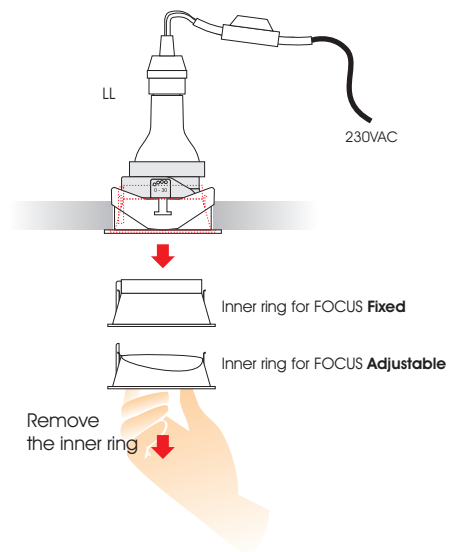

## 2 Cutting Hole

FOCUS RC Adjustable

FOCUS RC Fixed

3

4

5

## Replacing the LED Module or the LED lamp

**Attention**

Before any maintenance switch off the main power.

2

Replacing the LED Module or the LED lamp

**3**

Replacing the LED Module or the LED lamp

4