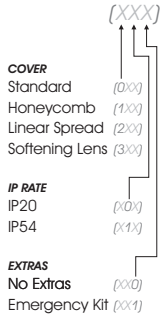

HIDE

RC Round

RC Square

RC Square Double

DEEP RC Round

DEEP RC Square

DEEP RC Square Double

HIDE MINI

RC Round

RC Square

DEEP RC Round

DEEP RC Square

HIDE

LD7, ST6, ST12, ST18, NB6, NB8, ZM6, ZM13

WD6, WD12, TW6, TW12

Name	Shape	Model Watt per LED	CCT	CRI80, CRI90 LED Source	Beam Angle	Luminaire Colour:	Dimming Option	Accessories
				80 (80) 90 (90)				
HIDE RC (HIDE RC)	Round (RD)	Low Depth 7W (LD7)	2700K (27C)	930lm	762lm	30° (30)	Without Driver (00) Non Dimmable (ND) Analogue (1-10V) (A1) DMX (DX) DALI (DL) Push Button (PB) Phase Cut (PC) Wireless*** (WL)	COVER Standard (000) Honeycomb (100) Linear Spread (200) Softening Lens (300)
			3000K (30C)	960lm	792lm	DEEP** 27° (27)		
HIDE RC DEEP (HIDE RC DEEP)	Square (SQ)	Standard 6.2W (ST6)	2700K (27C)	704lm	568lm	19° (19)		IP RATE IP20 (000) IP54 (100)
			3000K (30C)	713lm	608lm	DEEP** 50° (50)		
	Square Double* (SQD)	Standard 12.2W (ST12)	2700K (27C)	1590lm	1380lm	17° (17)		EXTRAS No Extras (000) Emergency Kit (001)
			3000K (30C)	1710lm	1485lm	DEEP** 30° (30)		
		Standard 18W (ST18)	2700K (27C)	2067lm	1794lm	45° (45)		
			3000K (30C)	2223lm	1931lm			
		Narrow Beam 6W (NB6)	2700K (27C)	616lm	497lm	90° (09)		
			3000K (30C)	616lm	532lm			
		Narrow Beam 8W (NB8)	2700K (27C)	792lm	639lm			
			3000K (30C)	792lm	684lm			
		Zoom 6.4W (ZM6)	2700K (27C)	704lm	568lm	22°-50° (2250)		
			3000K (30C)	713lm	608lm			
		Zoom 13W (ZM13)	2700K (27C)	1306lm	1098lm			
			3000K (30C)	1360lm	1150lm			
		Warm Dimming 0.2-6W (WD6)	1800K-3000K (1830B)	636lm	518lm	19° (19) 35° (35) 50° (50)	Analogue (1-10V) (A1) DALI (DL) Phase Cut (PC) Wireless*** (WL)	
			DEEP** 17° (17) 30° (30) 45° (45)					
		Warm Dimming 12W (WD12)	1800K-3000K (1830B)	1246lm	1045lm			
		Tunable White 5.9W (TW6)	2700K-5000K (2750B)	585lm	(both CCT's driven)		DALI (DL) Wireless*** (WL)	
		Tunable White 11.5W (TW12)	2700K-5000K (2750B)	987lm	(both CCT's driven)			