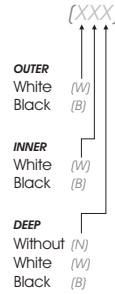

HIDE

RC Round

RC Square

RC Square Double

DEEP RC Round

DEEP RC Square

DEEP RC Square Double

HIDE MINI

RC Round

RC Square

DEEP RC Round

DEEP RC Square

HIDE

LD7, ST6, ST12, ST18, NB6, NB8, ZM6, ZM13

WD6, WD12, TW6, TW12

Name	Shape	Model Watt per LED	CCT	CRI80, CRI90 LED Source	Beam Angle	Luminaire Colour:	Dimming Option	Accessories
				80 (80) 90 (90)				
HIDE RC (HIDE RC)	Round (RD)	Low Depth 7W (LD7)	2700K (27C)	930lm	762lm	30° (30)	Without Driver (00) Non Dimmable (ND) Analogue (1-10V) (A1) DMX (DX) DALI (DL) Push Button (PB) Phase Cut (PC) Wireless*** (WL)	COVER Standard (000) Honeycomb (100) Linear Spread (200) Softening Lens (300)
			3000K (30C)	960lm	792lm	DEEP** 27° (27)		
HIDE RC DEEP (HIDE RC DEEP)	Square (SQ)	Standard 6.2W (ST6)	2700K (27C)	704lm	568lm	19° (19)		IP RATE IP20 (000) IP54 (100)
			3000K (30C)	713lm	608lm	DEEP** 50° (50)		
	Square Double* (SQD)	Standard 12.2W (ST12)	2700K (27C)	1590lm	1380lm	17° (17)		EXTRAS No Extras (000) Emergency Kit (001)
			3000K (30C)	1710lm	1485lm	DEEP** 30° (30)		
		Standard 18W (ST18)	2700K (27C)	2067lm	1794lm	45° (45)		
			3000K (30C)	2223lm	1931lm			
		Narrow Beam 6W (NB6)	2700K (27C)	616lm	497lm	90° (09)		
			3000K (30C)	616lm	532lm			
		Narrow Beam 8W (NB8)	2700K (27C)	792lm	639lm			
			3000K (30C)	792lm	684lm			
		Zoom 6.4W (ZM6)	2700K (27C)	704lm	568lm	22°-50° (2250)		
			3000K (30C)	713lm	608lm			
		Zoom 13W (ZM13)	2700K (27C)	1306lm	1098lm			
			3000K (30C)	1360lm	1150lm			
		Warm Dimming 0.2-6W (WD6)	1800K-3000K (1830B)	636lm	518lm	19° (19) 35° (35) 50° (50)	Analogue (1-10V) (A1) DALI (DL) Phase Cut (PC) Wireless*** (WL)	
			DEEP** 17° (17) 30° (30) 45° (45)					
		Warm Dimming 12W (WD12)	1800K-3000K (1830B)	1246lm	1045lm			
		Tunable White 5.9W (TW6)	2700K-5000K (2750B)	585lm	(both CCT's driven)		DALI (DL) Wireless*** (WL)	
		Tunable White 11.5W (TW12)	2700K-5000K (2750B)	987lm	(both CCT's driven)			