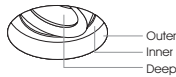

Ordering Code Example:
HIDE MINI TR DEEP-RD-ST4-30C-80-38-WWW-DL-100

HIDE DEEP LL