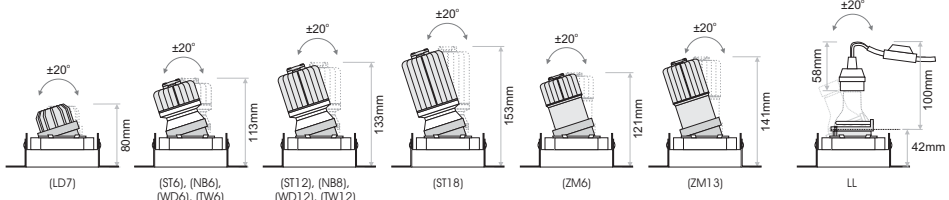

*Beam angle only for DEEP version

** Inner Case applicable only for DEEP versions.

*** The wireless dimming option includes driver and Bluetooth dimming accessory.

Ordering Code Example:
HIDE MINI TR DEEP-RD-ST4-30C-80-38-WWW-DL-100

HIDE DEEP LL

Model	Shape	Luminaire Colour	Lamp Holder	Accessories
HIDE TR DEEP LL <i>(HIDE TR DEEP LL)</i>	Round <i>(RD)</i>	{XXX} OUTER White (W) Black (B)	GU10 (max 7.5W) (G1)	{XX} COVER Standard (00) Honeycomb (10) Linear Spread (20) Softening Lens (30)
	Square <i>(SQ)</i>			
	Square Double <i>(SQD)</i>			
		DEEP		
		White (W)		
		Black (B)		

Ordering Code Example:
HIDE TR DEEP LL-RD-WWW-G1-10

HIDE

HIDE MINI

HIDE MINI TR Round

HIDE MII DEEP TR Round

HIDE MINI TR Square

HIDE MII DEEP TR Square

HIDE