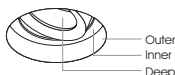

Ordering Code Example: HIDE TR-RD-ST18-30C-80-35-WWW-DL-100