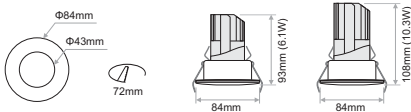

- JUPITER is a fixed downlight available with clear or frosted glass.
- Luminaire: Die cast aluminium.
- 3 SDCM
- L90/B10 50000h
- IP65 (face only)

Round

Square (upon request)