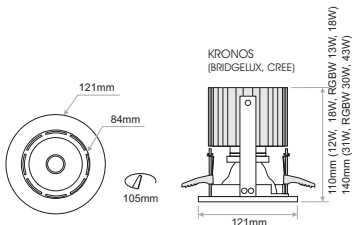

* BRIDGELUX: Models with CCTs of 3500K, 5000K & 6500K are available upon request.
* CREE RGBW: Other colour combinations available upon request.
** The wireless dimming option includes driver and Bluetooth dimming accessory.

Ordering Code Examples: KRONOS 31-30B-FX-90-38-BL-ND-00