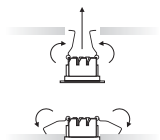

LANE 2W	LANE 4W	LANE 10.5W	LANE 21W	LANE 31W
				
45mm	75mm	148mm	280mm	412mm
				
43mm	43mm	43mm	43mm	43mm
				
36x36mm	65x36mm	137x36mm	271x36mm	403x36mm

Model (LED Power)	CCT	CRI80 LED Source	CRI90 LED Source	Type	Beam Angle	Luminaire Colour: Trim	Dimming Option	Accessories
		80 (80)	90 (90)					
LANE 2W Recessed (LANE 2 RC)	2700K (27C)	264lm	232lm	Fixed (FX)	15° (15)	White (WH)	Without Driver (00)	EXTRAS No Extras (0) Emergency Kit (1)
	3000K (30C)	264lm	247lm		30° (30)	Black (BL)	Non Dimmable (ND)	
	4000K (40C)	281lm	264lm		45° (45)		Analogue (1-10V) (A1)	
	6500K (65C)	296lm	-				DMX (DX)	
LANE 4W Recessed (LANE 4 RC)	2700K (27C)	528lm	464lm				DALI (DL)	
	3000K (30C)	528lm	494lm				Push Button (PB)	
	4000K (40C)	562lm	528lm				Phase Cut (PC)	
	6500K (65C)	592lm	-				Wireless* (WL)	
LANE 10W Recessed (LANE 10 RC)	2700K (27C)	1320lm	1160lm					
	3000K (30C)	1320lm	1235lm					
	4000K (40C)	1405lm	1320lm					
	6500K (65C)	1480lm	-					
LANE 21W Recessed (LANE 21 RC)	2700K (27C)	2640lm	2320lm					
	3000K (30C)	2640lm	2470lm					
	4000K (40C)	2810lm	2640lm					
	6500K (65C)	2960lm	-					
LANE 31W Recessed (LANE 31 RC)	2700K (27C)	3960lm	3480lm					
	3000K (30C)	3960lm	3705lm					
	4000K (40C)	4215lm	3960lm					
	6500K (65C)	4440lm	-					