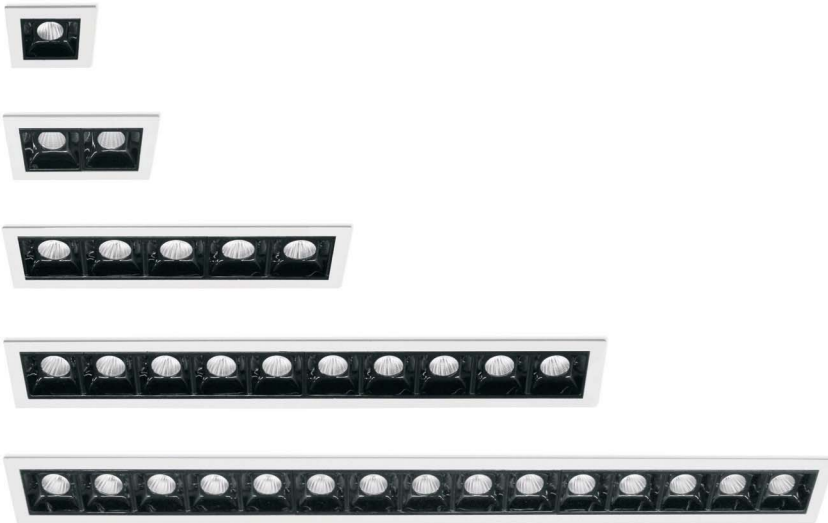

- Lane series is a complete series of die cast aluminium luminaires.
- It is available in different wattage consumption and each model is offered in different lumen outputs.
- In terms of LED, it is available in different CCTs as standard and it can also be offered upon request (depending on the model) in tunable white TW and individual colours R,G,B,A.
- 3 SDCM
- L90/B10 50000h
- Low UGR (UGR<16 /black mask, UGR<19 /white mask).
- Constant current
- Indoor use: IP40

LANE 2W	LANE 4W	LANE 10.5W	LANE 21W	LANE 31W
				
45mm	75mm	148mm	280mm	412mm
				
43mm	43mm	43mm	43mm	43mm
				
36x36mm	65x36mm	137x36mm	271x36mm	403x36mm

Model (LED Power)	CCT	CRI80 LED Source	CRI90 LED Source	Type	Beam Angle	Luminaire Colour: Trim	Dimming Option	Accessories
		80 (80)	90 (90)					
LANE 2W Recessed (LANE 2 RC)	2700K (27C)	264lm	232lm	Fixed (FX)	15° (15)	White (WH)	Without Driver (00)	EXTRAS No Extras (0) Emergency Kit (1)
	3000K (30C)	264lm	247lm		30° (30)	Black (BL)	Non Dimmable (ND)	
	4000K (40C)	281lm	264lm		45° (45)		Analogue (1-10V) (A1)	
	6500K (65C)	296lm	-				DMX (DX)	
LANE 4W Recessed (LANE 4 RC)	2700K (27C)	528lm	464lm				DALI (DL)	
	3000K (30C)	528lm	494lm				Push Button (PB)	
	4000K (40C)	562lm	528lm				Phase Cut (PC)	
	6500K (65C)	592lm	-				Wireless* (WL)	
LANE 10W Recessed (LANE 10 RC)	2700K (27C)	1320lm	1160lm					
	3000K (30C)	1320lm	1235lm					
	4000K (40C)	1405lm	1320lm					
	6500K (65C)	1480lm	-					
LANE 21W Recessed (LANE 21 RC)	2700K (27C)	2640lm	2320lm					
	3000K (30C)	2640lm	2470lm					
	4000K (40C)	2810lm	2640lm					
	6500K (65C)	2960lm	-					
LANE 31W Recessed (LANE 31 RC)	2700K (27C)	3960lm	3480lm					
	3000K (30C)	3960lm	3705lm					
	4000K (40C)	4215lm	3960lm					
	6500K (65C)	4440lm	-					