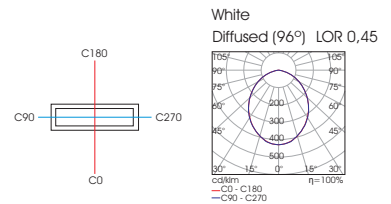

Model (LED Power)	CCT	CRI80, CRI90 LED Source		Type	Beam Angle	Luminaire Colour	Dimming Option	Accessories
		80 (80)	90 (90)					
LIMA Diffused 4W Trimless <i>(LIMA DF 4 TR)</i>	2700K (27C)	528lm	464lm	Fixed (FX)	Diffused (DF)	White (WH) Black (BL)	Without Driver (00)	COVER Standard (0X) EXTRAS No Extras (X0) Emergency Kit (X1)
	3000K (30C)	528lm	494lm				Non Dimmable (ND)	
	4000K (40C)	562lm	528lm				Analogue (1-10V) (A1)	
	6500K (65C)	592lm	-				DMX (DX)	
							DALI (DL)	
							Push Button (PB)	
							Phase Cut (PC)	
							Wireless* (WL)	
LIMA Diffused 10W Trimless <i>(LIMA DF 10 TR)</i>	2700K (27C)	1320lm	1160lm					
	3000K (30C)	1320lm	1235lm					
	4000K (40C)	1405lm	1320lm					
	6500K (65C)	1480lm	-					
LIMA Diffused 21W Trimless <i>(LIMA DF 21 TR)</i>	2700K (27C)	2640lm	2320lm					
	3000K (30C)	2640lm	2470lm					
	4000K (40C)	2810lm	2640lm					
	6500K (65C)	2960lm	-					

* The wireless dimming option includes driver and Bluetooth dimming accessory.

Ordering Code Example:

LIMA DF 10 TR-30C-80-FX-DF-WH-ND-00