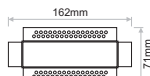

- Lima series is a complete series of die cast aluminium luminaires.
- It is available in different power consumption and it is offered for recessed or trimless application.
- In terms of LED, it is available in different CCTs as standard and it can also be offered upon request (depending on the model) in tunable white TW and individual colours R,G,B,A.
- 3 SDCM
- L90/B10 50.000h
- Constant current
- Indoor use: IP40

ACC.345
Trimless base

61x40mm

ACC.346
Trimless base

131x38mm

ACC.390
Trimless base

251x38mm

LIMA Trimless 4

LIMA Trimless 10