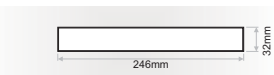

ACC.345
Trimless base

61x40mm

ACC.346
Trimless base

131x38mm

ACC.390
Trimless base

251x38mm

LIMA Trimless 4

LIMA Trimless 10

LIMA Trimless 21

Model (LED Power)	CCT	CRI80, CRI90 LED Source		Type	Beam Angle	Luminaire Colour	Dimming Option	Accessories
		80 (80)	90 (90)					
LIMA Diffused 4W Trimless <i>(LIMA DF 4 TR)</i>	2700K (27C)	528lm	464lm	Fixed (FX)	Diffused (DF)	White (WH) Black (BL)	Without Driver (00)	COVER Standard (0X) EXTRAS No Extras (X0) Emergency Kit (X1)
	3000K (30C)	528lm	494lm				Non Dimmable (ND)	
	4000K (40C)	562lm	528lm				Analogue (1-10V) (A1)	
	6500K (65C)	592lm	-				DMX (DX)	
							DALI (DL)	
							Push Button (PB)	
							Phase Cut (PC)	
							Wireless* (WL)	
LIMA Diffused 10W Trimless <i>(LIMA DF 10 TR)</i>	2700K (27C)	1320lm	1160lm					
	3000K (30C)	1320lm	1235lm					
	4000K (40C)	1405lm	1320lm					
	6500K (65C)	1480lm	-					
LIMA Diffused 21W Trimless <i>(LIMA DF 21 TR)</i>	2700K (27C)	2640lm	2320lm					
	3000K (30C)	2640lm	2470lm					
	4000K (40C)	2810lm	2640lm					
	6500K (65C)	2960lm	-					