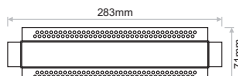

ACC.345
Trimless base

61x40mm

ACC.346
Trimless base

131x38mm

ACC.390
Trimless base

251x38mm

LIMA Trimless 4

LIMA Trimless 10

LIMA Trimless 21

Model (LED Power)	CCT	CRI80, CRI90 LED Source		Type	Beam Angle	Luminaire Colour	Dimming Option	Accessories
		80 (80)	90 (90)					
LIMA Diffused 4W Trimless <i>(LIMA DF 4 TR)</i>	2700K (27C)	528lm	464lm	Fixed (FX)	Diffused (DF)	White (WH) Black (BL)	Without Driver (00)	COVER Standard (0X) EXTRAS No Extras (X0) Emergency Kit (X1)
	3000K (30C)	528lm	494lm				Non Dimmable (ND)	
	4000K (40C)	562lm	528lm				Analogue (1-10V) (A1)	
	6500K (65C)	592lm	-				DMX (DX)	
							DALI (DL)	
							Push Button (PB)	
							Phase Cut (PC)	
							Wireless* (WL)	
LIMA Diffused 10W Trimless <i>(LIMA DF 10 TR)</i>	2700K (27C)	1320lm	1160lm					
	3000K (30C)	1320lm	1235lm					
	4000K (40C)	1405lm	1320lm					
	6500K (65C)	1480lm	-					
LIMA Diffused 21W Trimless <i>(LIMA DF 21 TR)</i>	2700K (27C)	2640lm	2320lm					
	3000K (30C)	2640lm	2470lm					
	4000K (40C)	2810lm	2640lm					
	6500K (65C)	2960lm	-					