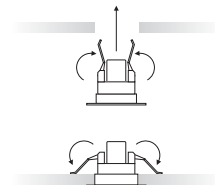

LIMA Recessed 4

 55x35mm

LIMA Recessed 10

 128x35mm

LIMA Recessed 21

 248x35mm

| Model (LED Power) | CCT | CRI80, CRI90 LED Source | Type | Beam Angle | Luminaire Colour: Trim/Mask | Dimming Option | Accessories |
|--|-------------|----------------------------|------------|----------------|--------------------------------|---|--|
| | | 80 (80) 90 (90) | | | | | |
| LIMA 4W Recessed (LIMA 4 RC) | 2700K (27C) | 528lm 464lm | Fixed (FX) | 15° (15) | White/White (WW) | Without Driver (00) | COVER Standard (0X) EXTRAS No Extras (X0) Emergency Kit (X1) |
| | 3000K (30C) | 528lm 494lm | | 30° (30) | White/Black (WB) | Non Dimmable (ND) | |
| | 4000K (40C) | 562lm 528lm | | 50° (50) | Black/Black (BB) | Analogue (1-10V) (A1) | |
| | 6500K (65C) | 592lm - | | 15°x35° (1535) | Black/White (BW) | DMX (DX) DALI (DL) Push Button (PB) Phase Cut (PC) Wireless* (WL) | |
| LIMA 10W Recessed (LIMA 10 RC) | 2700K (27C) | 1320lm 1160lm | | | | | |
| | 3000K (30C) | 1320lm 1235lm | | | | | |
| | 4000K (40C) | 1405lm 1320lm | | | | | |
| | 6500K (65C) | 1480lm - | | | | | |
| LIMA 21W Recessed (LIMA 21 RC) | 2700K (27C) | 2640lm 2320lm | | | | | |
| | 3000K (30C) | 2640lm 2470lm | | | | | |
| | 4000K (40C) | 2810lm 2640lm | | | | | |
| | 6500K (65C) | 2960lm - | | | | | |