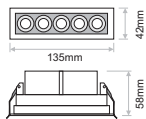

- Lima series is a complete series of die cast aluminium luminaires.
- It is available in different wattage consumption and each model is offered in different lumen outputs.
- It is available in different beam angles, diffused and wall wash applications.
- It includes models for recessed and trimless installations.
- In terms of LED, it is available in different CCTs as standard and it can also be offered upon request (depending on the model) in tunable white TW and individual colours R,G,B,A.
- 3 SDCM
- L90/B10 50000h
- Low UGR (UGR<16 /black mask, UGR<19 /white mask).
- Constant current
- Indoor use: IP40

LIMA Recessed 4

 55x35mm

LIMA Recessed 10

 128x35mm

LIMA Recessed 21

 248x35mm

| Model (LED Power) | CCT | CRI80, CRI90 LED Source | Type | Beam Angle | Luminaire Colour: Trim/Mask | Dimming Option | Accessories |
|--|-------------|----------------------------|------------|----------------|--------------------------------|---|--|
| | | 80 (80) 90 (90) | | | | | |
| LIMA 4W Recessed (LIMA 4 RC) | 2700K (27C) | 528lm 464lm | Fixed (FX) | 15° (15) | White/White (WW) | Without Driver (00) | COVER Standard (0X) EXTRAS No Extras (X0) Emergency Kit (X1) |
| | 3000K (30C) | 528lm 494lm | | 30° (30) | White/Black (WB) | Non Dimmable (ND) | |
| | 4000K (40C) | 562lm 528lm | | 50° (50) | Black/Black (BB) | Analogue (1-10V) (A1) | |
| | 6500K (65C) | 592lm - | | 15°x35° (1535) | Black/White (BW) | DMX (DX) DALI (DL) Push Button (PB) Phase Cut (PC) Wireless* (WL) | |
| LIMA 10W Recessed (LIMA 10 RC) | 2700K (27C) | 1320lm 1160lm | | | | | |
| | 3000K (30C) | 1320lm 1235lm | | | | | |
| | 4000K (40C) | 1405lm 1320lm | | | | | |
| | 6500K (65C) | 1480lm - | | | | | |
| LIMA 21W Recessed (LIMA 21 RC) | 2700K (27C) | 2640lm 2320lm | | | | | |
| | 3000K (30C) | 2640lm 2470lm | | | | | |
| | 4000K (40C) | 2810lm 2640lm | | | | | |
| | 6500K (65C) | 2960lm - | | | | | |