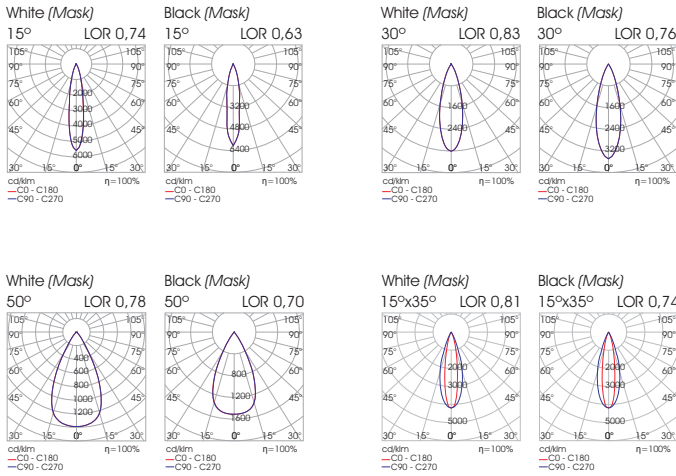

Model (LED Power)	CCT	CRI80, CRI90 LED Source	Type	Beam Angle	Luminaire Colour: Trim/Mask	Dimming Option	Accessories
		80 (80) 90 (90)					
LIMA 4W Recessed (LIMA 4 RC)	2700K (27C)	528lm 464lm	Fixed (FX)	15° (15)	White/White (WW)	Without Driver (00)	COVER Standard (0X) EXTRAS No Extras (X0) Emergency Kit (X1)
	3000K (30C)	528lm 494lm		30° (30)	White/Black (WB)	Non Dimmable (ND)	
	4000K (40C)	562lm 528lm		50° (50)	Black/Black (BB)	Analogue (1-10V) (A1)	
	6500K (65C)	592lm -		15°x35° (1535)	Black/White (BW)	DMX (DX) DALI (DL) Push Button (PB) Phase Cut (PC) Wireless* (WL)	
LIMA 10W Recessed (LIMA 10 RC)	2700K (27C)	1320lm 1160lm					
	3000K (30C)	1320lm 1235lm					
	4000K (40C)	1405lm 1320lm					
	6500K (65C)	1480lm -					
LIMA 21W Recessed (LIMA 21 RC)	2700K (27C)	2640lm 2320lm					
	3000K (30C)	2640lm 2470lm					
	4000K (40C)	2810lm 2640lm					
	6500K (65C)	2960lm -					

* The wireless dimming option includes driver and Bluetooth dimming accessory.

Ordering Code Example: LIMA 21 RC-30C-80-FX-30-WW-ND-00