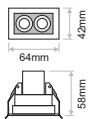

LIMA Recessed 4

 55x35mm

LIMA Recessed 10

 128x35mm

LIMA Recessed 21

 248x35mm

| Model (LED Power) | CCT | CRI80, CRI90 LED Source | Type | Beam Angle | Luminaire Colour: Trim/Mask | Dimming Option | Accessories |
|--|-------------|----------------------------|------------|----------------|--------------------------------|---|--|
| | | 80 (80) 90 (90) | | | | | |
| LIMA 4W Recessed (LIMA 4 RC) | 2700K (27C) | 528lm 464lm | Fixed (FX) | 15° (15) | White/White (WW) | Without Driver (00) | COVER Standard (0X) EXTRAS No Extras (X0) Emergency Kit (X1) |
| | 3000K (30C) | 528lm 494lm | | 30° (30) | White/Black (WB) | Non Dimmable (ND) | |
| | 4000K (40C) | 562lm 528lm | | 50° (50) | Black/Black (BB) | Analogue (1-10V) (A1) | |
| | 6500K (65C) | 592lm - | | 15°x35° (1535) | Black/White (BW) | DMX (DX) DALI (DL) Push Button (PB) Phase Cut (PC) Wireless* (WL) | |
| LIMA 10W Recessed (LIMA 10 RC) | 2700K (27C) | 1320lm 1160lm | | | | | |
| | 3000K (30C) | 1320lm 1235lm | | | | | |
| | 4000K (40C) | 1405lm 1320lm | | | | | |
| | 6500K (65C) | 1480lm - | | | | | |
| LIMA 21W Recessed (LIMA 21 RC) | 2700K (27C) | 2640lm 2320lm | | | | | |
| | 3000K (30C) | 2640lm 2470lm | | | | | |
| | 4000K (40C) | 2810lm 2640lm | | | | | |
| | 6500K (65C) | 2960lm - | | | | | |