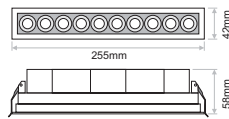

LIMA Recessed 4

 55x35mm

LIMA Recessed 10

 128x35mm

LIMA Recessed 21

 248x35mm

| Model (LED Power) | CCT | CRI80, CRI90 LED Source | Type | Beam Angle | Luminaire Colour: Trim/Mask | Dimming Option | Accessories |
|--|-------------|----------------------------|------------|----------------|--------------------------------|---|--|
| | | 80 (80) 90 (90) | | | | | |
| LIMA 4W Recessed (LIMA 4 RC) | 2700K (27C) | 528lm 464lm | Fixed (FX) | 15° (15) | White/White (WW) | Without Driver (00) | COVER Standard (0X) EXTRAS No Extras (X0) Emergency Kit (X1) |
| | 3000K (30C) | 528lm 494lm | | 30° (30) | White/Black (WB) | Non Dimmable (ND) | |
| | 4000K (40C) | 562lm 528lm | | 50° (50) | Black/Black (BB) | Analogue (1-10V) (A1) | |
| | 6500K (65C) | 592lm - | | 15°x35° (1535) | Black/White (BW) | DMX (DX) DALI (DL) Push Button (PB) Phase Cut (PC) Wireless* (WL) | |
| LIMA 10W Recessed (LIMA 10 RC) | 2700K (27C) | 1320lm 1160lm | | | | | |
| | 3000K (30C) | 1320lm 1235lm | | | | | |
| | 4000K (40C) | 1405lm 1320lm | | | | | |
| | 6500K (65C) | 1480lm - | | | | | |
| LIMA 21W Recessed (LIMA 21 RC) | 2700K (27C) | 2640lm 2320lm | | | | | |
| | 3000K (30C) | 2640lm 2470lm | | | | | |
| | 4000K (40C) | 2810lm 2640lm | | | | | |
| | 6500K (65C) | 2960lm - | | | | | |