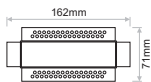

- Lima series is a complete series of die cast aluminium luminaires.
- It is available in different power consumption and it is offered for recessed or trimless application.
- In terms of LED, it is available in different CCTs as standard and it can also be offered upon request (depending on the model) in tunable white TW and individual colours R,G,B,A.
- 3 SDCM
- L90/B10 50.000h
- Constant current
- Indoor use: IP40

ACC.346
Trimless base

131x38mm

LIMA WASH Trimless 10

ACC.390
Trimless base

251x38mm

LIMA WASH Trimless 21

Model (LED Power)	CCT	CRI80, CRI90 LED Source		Type	Beam Angle	Luminaire Colour:	Dimming Option	Accessories
		80 (80)	90 (90)					
LIMA WASH 10W Trimless <i>(LIMA W10 TR)</i>	2700K (27C)	1320lm	1160lm	Fixed (FX)	45°x75° (45)	Black (BL)	Without Driver (00)	COVER Standard (0X) (XX) EXTRAS No Extras (X0) Emergency Kit (X1)
	3000K (30C)	1320lm	1235lm				Non Dimmable (ND)	
	4000K (40C)	1405lm	1320lm				Analogue (1-10V) (A1)	
	6500K (65C)	1480lm	-				DMX (DX)	
LIMA WASH 21W Trimless <i>(LIMA W21 TR)</i>	2700K (27C)	2640lm	2320lm				DALI (DL)	
	3000K (30C)	2640lm	2470lm				Push Button (PB)	
	4000K (40C)	2810lm	2640lm				Phase Cut (PC)	
	6500K (65C)	2960lm	-				Wireless* (WL)	