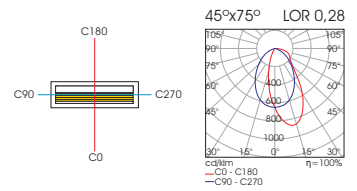

Model (LED Power)	CCT	CRI80, CRI90 LED Source		Type	Beam Angle	Luminaire Colour:	Dimming Option	Accessories
		80 (80)	90 (90)					
LIMA WASH 10W Trimless <i>(LIMA W10 TR)</i>	2700K (27C)	1320lm	1160lm	Fixed (FX)	45°x75° (45)	Black (BL)	Without Driver (00)	COVER Standard (0X) (XX) EXTRAS No Extras (X0) Emergency Kit (X1)
	3000K (30C)	1320lm	1235lm				Non Dimmable (ND)	
	4000K (40C)	1405lm	1320lm				Analogue (1-10V) (A1)	
	6500K (65C)	1480lm	-				DMX (DX)	
LIMA WASH 21W Trimless <i>(LIMA W21 TR)</i>	2700K (27C)	2640lm	2320lm				DALI (DL)	
	3000K (30C)	2640lm	2470lm				Push Button (PB)	
	4000K (40C)	2810lm	2640lm				Phase Cut (PC)	
	6500K (65C)	2960lm	-				Wireless* (WL)	

* The wireless dimming option includes driver and Bluetooth dimming accessory.

Ordering Code Example:

LIMA W21 TR-30C-80-FX-45-BL-ND-00