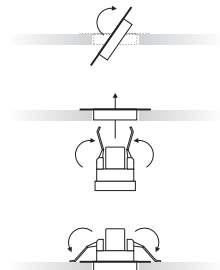

ACC.346
Trimless base

131x38mm

LIMA WASH Trimless 10

ACC.390
Trimless base

251x38mm

LIMA WASH Trimless 21

Model (LED Power)	CCT	CRI80, CRI90 LED Source		Type	Beam Angle	Luminaire Colour:	Dimming Option	Accessories
		80 (80)	90 (90)					
LIMA WASH 10W Trimless <i>(LIMA W10 TR)</i>	2700K (27C)	1320lm	1160lm	Fixed (FX)	45°x75° (45)	Black (BL)	Without Driver (00)	COVER Standard (0X) (XX) EXTRAS No Extras (X0) Emergency Kit (X1)
	3000K (30C)	1320lm	1235lm				Non Dimmable (ND)	
	4000K (40C)	1405lm	1320lm				Analogue (1-10V) (A1)	
	6500K (65C)	1480lm	-				DMX (DX)	
LIMA WASH 21W Trimless <i>(LIMA W21 TR)</i>	2700K (27C)	2640lm	2320lm				DALI (DL)	
	3000K (30C)	2640lm	2470lm				Push Button (PB)	
	4000K (40C)	2810lm	2640lm				Phase Cut (PC)	
	6500K (65C)	2960lm	-				Wireless* (WL)	