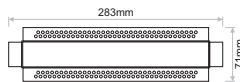

- Lima series is a complete series of die cast aluminium luminaires.
- It is available in different power consumption and it is offered for recessed or trimless application.
- In terms of LED, it is available in different CCTs as standard and it can also be offered upon request (depending on the model) in tunable white TW and individual colours R,G,B,A.
- 3 SDCM
- L90/B10 50.000h
- Constant current
- Indoor use: IP40

ACC.346
Trimless base

131x38mm

LIMA WASH Trimless 10

ACC.390
Trimless base

251x38mm

LIMA WASH Trimless 21

Model (LED Power)	CCT	CRI80, CRI90 LED Source		Type	Beam Angle	Luminaire Colour:	Dimming Option	Accessories
		80 (80)	90 (90)					
LIMA WASH 10W Trimless <i>(LIMA W10 TR)</i>	2700K (27C)	1320lm	1160lm	Fixed (FX)	45°x75° (45)	Black (BL)	Without Driver (00)	COVER Standard (0X) (XX) EXTRAS No Extras (X0) Emergency Kit (X1)
	3000K (30C)	1320lm	1235lm				Non Dimmable (ND)	
	4000K (40C)	1405lm	1320lm				Analogue (1-10V) (A1)	
	6500K (65C)	1480lm	-				DMX (DX)	
LIMA WASH 21W Trimless <i>(LIMA W21 TR)</i>	2700K (27C)	2640lm	2320lm				DALI (DL)	
	3000K (30C)	2640lm	2470lm				Push Button (PB)	
	4000K (40C)	2810lm	2640lm				Phase Cut (PC)	
	6500K (65C)	2960lm	-				Wireless* (WL)	