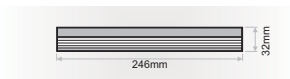

- Lima series is a complete series of die cast aluminium luminaires.
- It is available in different power consumption and it is offered for recessed or trimless application.
- In terms of LED, it is available in different CCTs as standard and it can also be offered upon request (depending on the model) in tunable white TW and individual colours R,G,B,A.
- 3 SDCM
- L90/B10 50.000h
- Constant current
- Indoor use: IP40

ACC.346
Trimless base

131x38mm

LIMA WASH Trimless 10

ACC.390
Trimless base

251x38mm

LIMA WASH Trimless 21

Model (LED Power)	CCT	CRI80, CRI90 LED Source		Type	Beam Angle	Luminaire Colour:	Dimming Option	Accessories
		80 (80)	90 (90)					
LIMA WASH 10W Trimless <i>(LIMA W10 TR)</i>	2700K (27C)	1320lm	1160lm	Fixed (FX)	45°x75° (45)	Black (BL)	Without Driver (00)	COVER Standard (0X) (XX) EXTRAS No Extras (X0) Emergency Kit (X1)
	3000K (30C)	1320lm	1235lm				Non Dimmable (ND)	
	4000K (40C)	1405lm	1320lm				Analogue (1-10V) (A1)	
	6500K (65C)	1480lm	-				DMX (DX)	
LIMA WASH 21W Trimless <i>(LIMA W21 TR)</i>	2700K (27C)	2640lm	2320lm				DALI (DL)	
	3000K (30C)	2640lm	2470lm				Push Button (PB)	
	4000K (40C)	2810lm	2640lm				Phase Cut (PC)	
	6500K (65C)	2960lm	-				Wireless* (WL)	