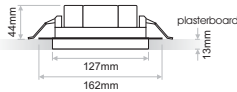

- Lima series is a complete series of die cast aluminium luminaires.
- It is available in different power consumption and it is offered for recessed or trimless application.
- In terms of LED, it is available in different CCTs as standard and it can also be offered upon request (depending on the model) in tunable white TW and individual colours R,G,B,A.
- 3 SDCM
- L90/B10 50.000h
- Constant current
- Indoor use: IP40

ACC.346
Trimless base

131x38mm

LIMA WASH Trimless 10

ACC.390
Trimless base

251x38mm

LIMA WASH Trimless 21

Model (LED Power)	CCT	CRI80, CRI90 LED Source		Type	Beam Angle	Luminaire Colour:	Dimming Option	Accessories
		80 (80)	90 (90)					
LIMA WASH 10W Trimless <i>(LIMA W10 TR)</i>	2700K (27C)	1320lm	1160lm	Fixed (FX)	45°x75° (45)	Black (BL)	Without Driver (00)	COVER Standard (0X) (XX) EXTRAS No Extras (X0) Emergency Kit (X1)
	3000K (30C)	1320lm	1235lm				Non Dimmable (ND)	
	4000K (40C)	1405lm	1320lm				Analogue (1-10V) (A1)	
	6500K (65C)	1480lm	-				DMX (DX)	
LIMA WASH 21W Trimless <i>(LIMA W21 TR)</i>	2700K (27C)	2640lm	2320lm				DALI (DL)	
	3000K (30C)	2640lm	2470lm				Push Button (PB)	
	4000K (40C)	2810lm	2640lm				Phase Cut (PC)	
	6500K (65C)	2960lm	-				Wireless* (WL)	