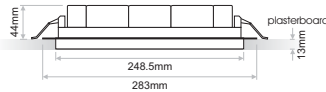

ACC.346
Trimless base

131x38mm

LIMA WASH Trimless 10

ACC.390
Trimless base

251x38mm

LIMA WASH Trimless 21

Model (LED Power)	CCT	CRI80, CRI90 LED Source		Type	Beam Angle	Luminaire Colour:	Dimming Option	Accessories
		80 (80)	90 (90)					
LIMA WASH 10W Trimless <i>(LIMA W10 TR)</i>	2700K (27C)	1320lm	1160lm	Fixed (FX)	45°x75° (45)	Black (BL)	Without Driver (00)	COVER Standard (0X) (XX) EXTRAS No Extras (X0) Emergency Kit (X1)
	3000K (30C)	1320lm	1235lm				Non Dimmable (ND)	
	4000K (40C)	1405lm	1320lm				Analogue (1-10V) (A1)	
	6500K (65C)	1480lm	-				DMX (DX)	
LIMA WASH 21W Trimless <i>(LIMA W21 TR)</i>	2700K (27C)	2640lm	2320lm				DALI (DL)	
	3000K (30C)	2640lm	2470lm				Push Button (PB)	
	4000K (40C)	2810lm	2640lm				Phase Cut (PC)	
	6500K (65C)	2960lm	-				Wireless* (WL)	