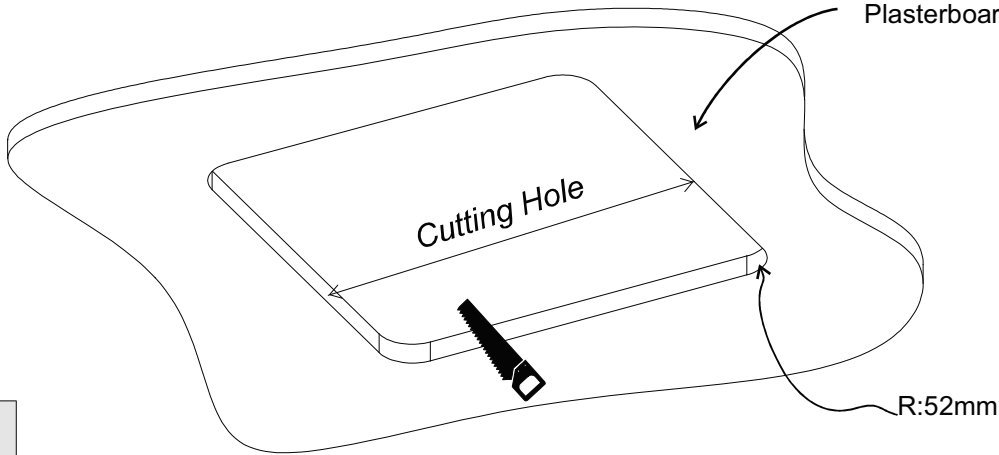

LOOP TRIMLESS Installation Manual

Plasterboard thickness: 12.5mm up to 25mm

1

Luminaires	Cutting Hole
300x300mm	305mm
450x450mm	455mm
590x590mm	595mm
860x860mm	865mm
1130x1130mm	1135mm
1400x1400mm	1405mm