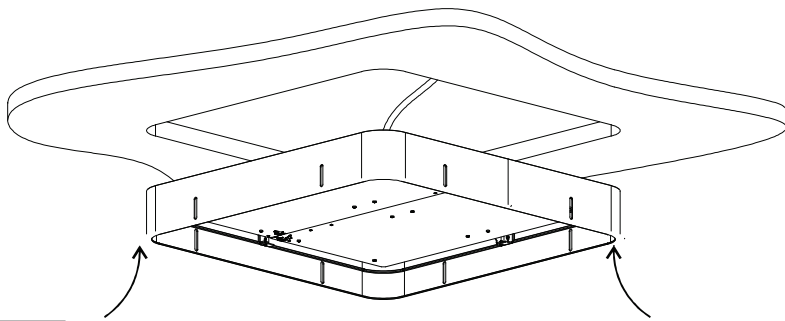

Luminaires	Cutting Hole
300x300mm	305mm
450x450mm	455mm
590x590mm	595mm
860x860mm	865mm
1130x1130mm	1135mm
1400x1400mm	1405mm

2