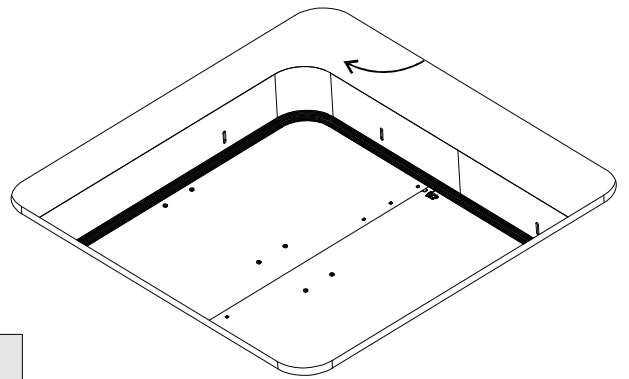

LOOP TRIMLESS Installation Manual

Plasterboard thickness: 12.5mm up to 25mm

1

Luminaires	Cutting Hole
300x300mm	305mm
450x450mm	455mm
590x590mm	595mm
860x860mm	865mm
1130x1130mm	1135mm
1400x1400mm	1405mm

2

3

4

The luminaire must be connected only by a qualified electrician.

5

6