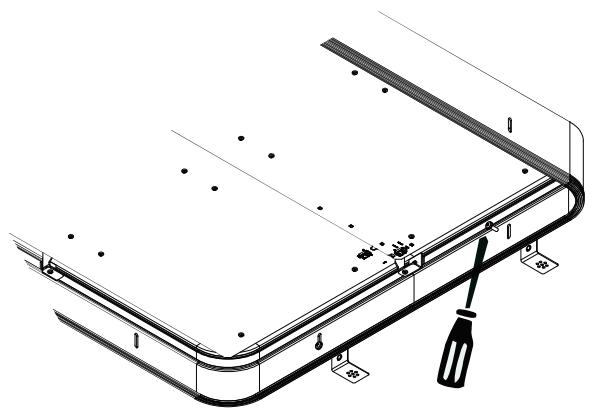

LOOP TRIMLESS Installation Manual

Plasterboard thickness: 12.5mm up to 25mm

1

Luminaires	Cutting Hole
300x300mm	305mm
450x450mm	455mm
590x590mm	595mm
860x860mm	865mm
1130x1130mm	1135mm
1400x1400mm	1405mm

2

3

4

The luminaire must be connected only by a qualified electrician.

5

6