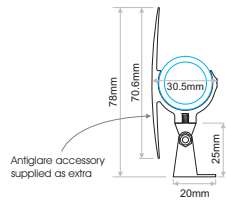

LUMITUBE IP67 / IP68

Lumitube is an ultimate solution for exceptional lighting in any environment. For standard lengths or as custom made solution, Lumitube delivers outstanding performance, making it ideal for both IP67 and IP68 applications. Engineered with the highest-quality materials, Lumitube blends functionality with aesthetic appeal with the use of antiglare accessory, ensuring a visually pleasing result.

- Cable Gland & End Cap components: Nickel plated brass for IP67 and INOX-316 for IP68.
- Tube material: Transparent PMMA.
- Ingress Protection: Available in IP67 and IP68.
- L90/B10 >50.000h, 3 Step MacAdam (for monochromatic models).

Lighting management options:

On-Off/DALI/0..10V/1..10V/DMX512/PHASE CUT/IR/RF/PUSH BUTTON/Bluetooth

L90/B10 50.000h

Available upon request:

✓ Custom dimensions