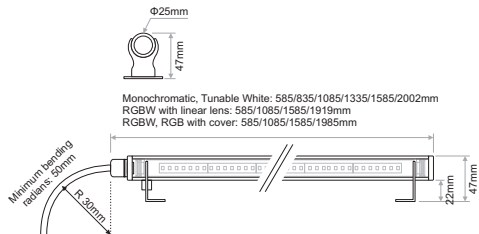

LUMITUBE IP67 / IP68

Lumitube is an ultimate solution for exceptional lighting in any environment. For standard lengths or as custom made solution, Lumitube delivers outstanding performance, making it ideal for both IP67 and IP68 applications. Engineered with the highest-quality materials, Lumitube blends functionality with aesthetic appeal with the use of antiglare accessory, ensuring a visually pleasing result.

- Cable Gland & End Cap components: Nickel plated brass for IP67 and INOX-316 for IP68.
- Tube material: Transparent PMMA.
- Ingress Protection: Available in IP67 and IP68.
- L90/B10 >50.000h, 3 Step MacAdam (for monochromatic models).

Lighting management options:

On-Off/DALI/0..10V/1..10V/DMX512/PHASE CUT/IR/RF/PUSH BUTTON/Bluetooth

L90/B10 50.000h

Available upon request:

✓ Custom dimensions

IP68