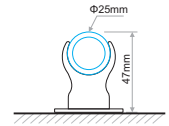

Holders

Inox Holders (Left-Right)
(as standard)