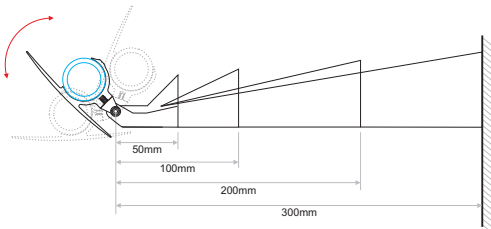

Holders

Inox Holders (Left-Right)
(as standard)