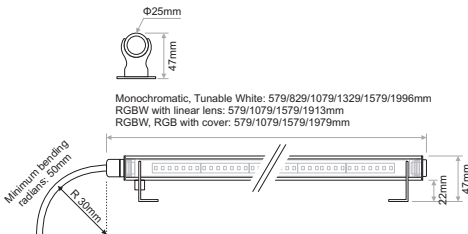

LUMITUBE IP67 / IP68

Lumitube is an ultimate solution for exceptional lighting in any environment. For standard lengths or as custom made solution, Lumitube delivers outstanding performance, making it ideal for both IP67 and IP68 applications. Engineered with the highest-quality materials, Lumitube blends functionality with aesthetic appeal with the use of antiglare accessory, ensuring a visually pleasing result.

- Cable Gland & End Cap components: Nickel plated brass for IP67 and INOX-316 for IP68.
- Tube material: Transparent PMMA.
- Ingress Protection: Available in IP67 and IP68.
- L90/B10 >50.000h, 3 Step MacAdam (for monochromatic models).

Lighting management options:

On-Off/DALI/0..10V/1..10V/DMX512/PHASE CUT/IR/RF/PUSH BUTTON/Bluetooth

L90/B10 50.000h

Available upon request:

✓ Custom dimensions

IP67