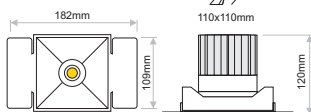

Model	Power	CCT	LED Source	Type	CRI	Beam Angle	Colour	Dimming Option	Accessories
LUPO Square <i>(LUPO S)</i>	9W (9)	2700K (27L)	950lm	Fixed (FX)	95 (95)	15° (15)	White (WH) Black (BL)	Without Driver (00)	COVER Standard (01) ↓ [XX] ↑ EXTRAS No Extras (X0) Emergency (X1)
		3000K (30L)	1010lm			38° (38)		Non-Dimmable (ND)	
		3500K (35L)	1040lm			60° (60)		Analogue (1-10V) (A1)	
		4000K (40L)	1080lm			DMX (DX)			
		5000K (50L)	1090lm			DALI (DL)			
	13W (13)	2700K (27L)	1240lm			15° (15) 24° (24)	Without Driver (00)		
		3000K (30L)	1325lm				Non-Dimmable (ND)		
		3500K (35L)	1365lm				Analogue (1-10V) (A1)		
		4000K (40L)	1420lm				DMX (DX)		
		5000K (50L)	1430lm				DALI (DL)		
	38W (38)	2700K (27L)	4180lm			15° (15) 24° (24)	Without Driver (00)		
		3000K (30L)	4425lm				Non-Dimmable (ND)		
		3500K (35L)	4570lm				Analogue (1-10V) (A1)		
		4000K (40L)	4712lm				DMX (DX)		
		5000K (50L)	4800lm				DALI (DL)		

* The wireless dimming option includes driver and Bluetooth dimming accessory.

Ordering Code Example: LUPO S38-30L-FX-95-24-WH-ND-00

LUPO SQUARE 9W
LUPO SQUARE 13W