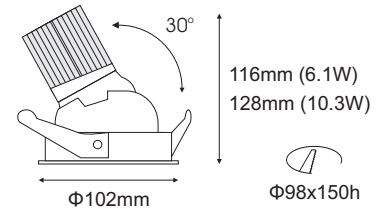

MERLYN IP44

Installation Manual

1

Attention

Before any maintenance switch off the main power.

2 Cutting Hole

Fixed

Adjustable