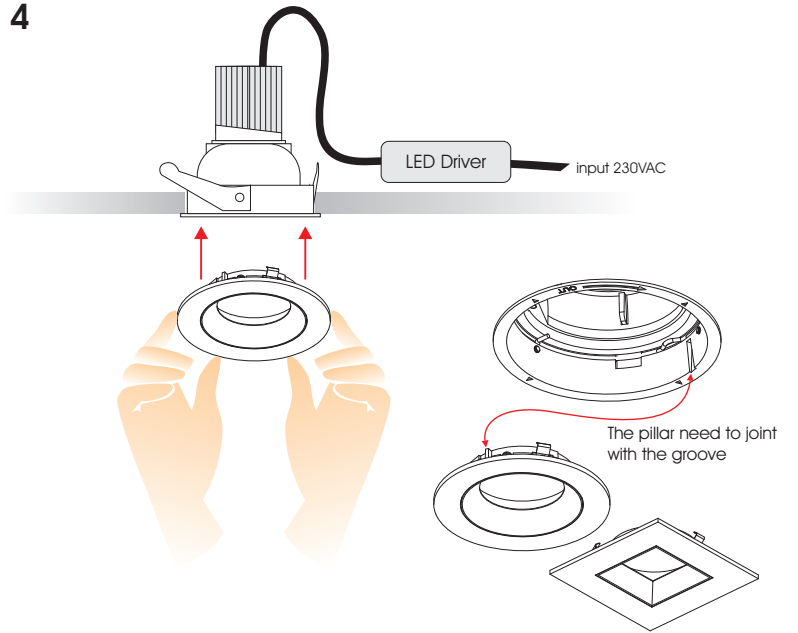

MERLYN IP44

Installation Manual

1

Attention

Before any maintenance switch off the main power.

2 Cutting Hole

Fixed

Adjustable

3

4

5