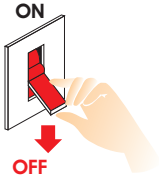

MERLYN IP44

Installation Manual

1

Attention

Before any maintenance switch off the main power.

2 Cutting Hole

Fixed

Adjustable