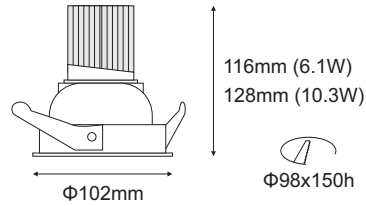

MERLYN IP44

Installation Manual

1

Attention

Before any maintenance switch off the main power.

2 Cutting Hole

Fixed

Adjustable