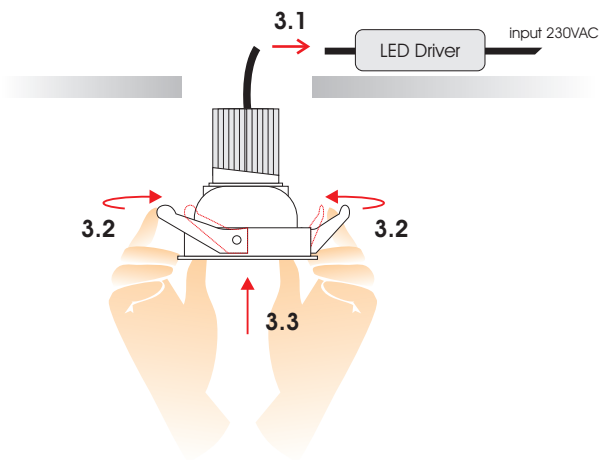

MERLYN IP44

Installation Manual

1

Attention

Before any maintenance switch off the main power.

2 Cutting Hole

Fixed

Adjustable

3

4

5