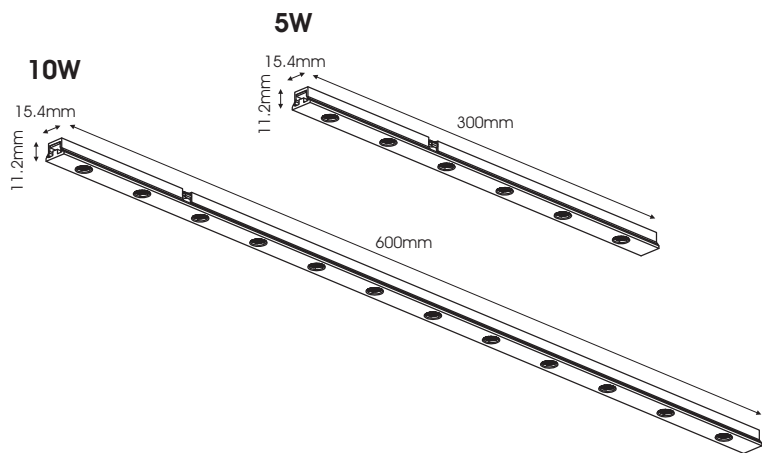

NANO LINEAR SPOT 5W & 10W

Installation Manual