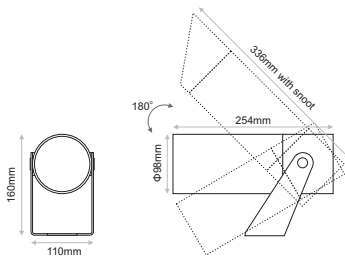

- Oilly projectors consist of two models in terms of consumption: 46 and 27 watt.
- The series offers a variety of accessories: diffuser, honeycomb and snoot to ensure visual comfort.
- Oilly offers accessories in terms of installation: plastic spike, concrete base, belt accessory and pole base.
- It is available in black or white colour as standard but other RAL colours are also available upon request
- Outer cable diameter: 7mm<sup>2</sup>
- Non dimmable
- L90/ B10 50000h
- Ingress protection: IP66
- Weight: 2.4kg

## L90/B10 50.000h

Model	CCT	CRI80 LED Source	Beam Angle	Colour	Voltage	Accessories
		80 (80)				{ X X X }
<b>OLLY 46.3W</b> (OLLY 46)	2700K (27C)	5520lm	18° (NR)	Black (BL)	230VAC Non-Dimmable (230ND)	Standard SNOOT (000)
	3000K (30C)	5520lm	30° (MD)	White (WH)		Standard Honeycomb Diffuser (010)
	4000K (40C)	5930lm	50° (WD)			<b>extras</b>
	5000K (50C)	5930lm				No Extras (000)
						Plastic Spike (001)
						Pole Base* (002)
						Concrete Base (003)
						Belt (004)

\* Pole base supplied black as standard.

Ordering Code Example: OLLY 46-40C-80-MD-BL-230ND-104

**Accessories**

 <p><b>ACR.095</b> Honeycomb</p>	 <p><b>ACR.020</b> Concrete base</p> 
 <p><b>ACR.096</b> Diffuser</p>	 <p><b>ACR.078</b> Belt Accessory</p> 
 <p><b>ACR.097</b> Snoot Black <b>ACRW098</b> Snoot White</p>	 <p><b>ACR.111</b> Pole Base Black <b>ACRW062</b> Pole Base White</p> 
 <p><b>ACR.008</b> Plastic Spike</p> 