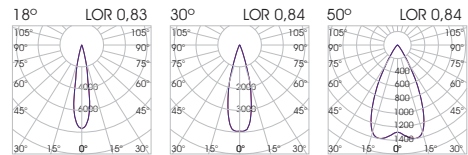

Model	CCT	CRI80 LED Source	Beam Angle	Colour	Voltage	Accessories
		80 (80)				{ X X X }
OLLY 46.3W (OLLY 46)	2700K (27C)	5520lm	18° (NR)	Black (BL)	230VAC Non-Dimmable (230ND)	Standard SNOOT (000)
	3000K (30C)	5520lm	30° (MD)	White (WH)		Standard Honeycomb Diffuser (010)
	4000K (40C)	5930lm	50° (WD)			extras
	5000K (50C)	5930lm				No Extras (000)
						Plastic Spike (001)
						Pole Base* (002)
						Concrete Base (003)
						Belt (004)

* Pole base supplied black as standard.

Ordering Code Example: OLLY 46-40C-80-MD-BL-230ND-104

Accessories

ACR.095 Honeycomb	ACR.020 Concrete base
ACR.096 Diffuser	ACR.078 Belt Accessory
ACR.097 Snoot Black ACRW098 Snoot White	ACR.111 Pole Base Black ACRW062 Pole Base White
ACR.008 Plastic Spike