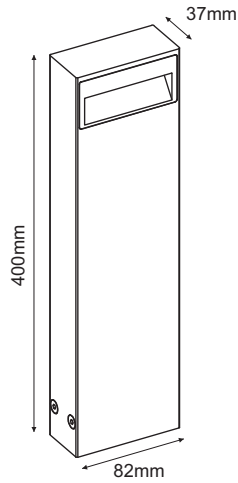

ORIGIN BD (Bollard) 5W / 40cm

Installation Manual

Attention

Before any maintenance switch off the main power.