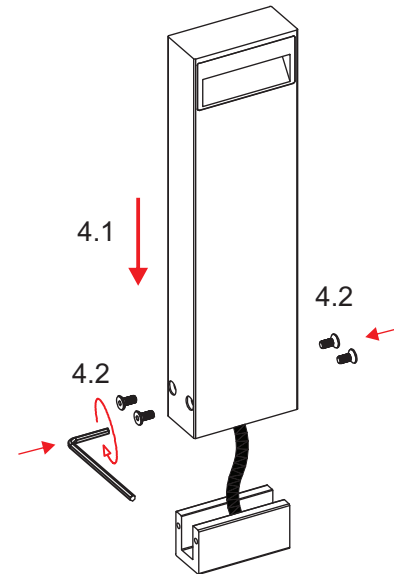

ORIGIN BD (Bollard) 5W / 40cm

Installation Manual

Attention

Before any maintenance switch off the main power.

1

2

3

230VAC Non-Dimmable

24VDC PWM Dimmable

4

5