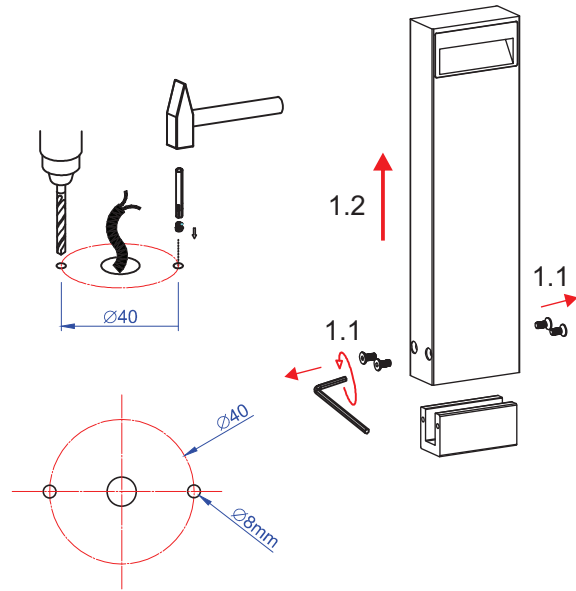

ORIGIN BD (Bollard) 5W / 40cm

Installation Manual

Attention

Before any maintenance switch off the main power.

1

2

3

230VAC Non-Dimmable

24VDC PWM Dimmable

4

5