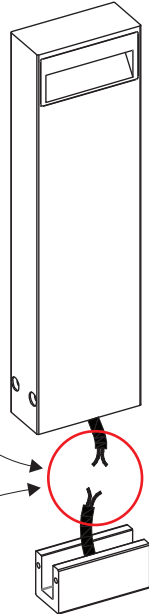

24VDC PWM Dimmable