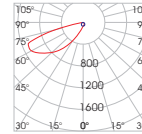

ORIGIN RC SQ 04