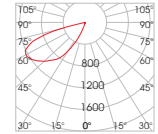

ORIGIN RC RT 13