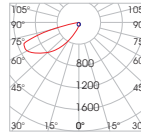

ORIGIN RC SQ 03