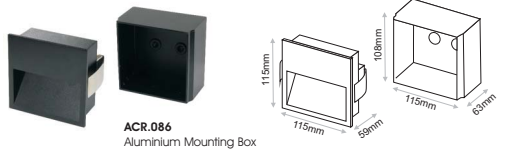

- Origin is a complete series of recessed and surface wall luminaires available in square, rectangular or round form.
- The series is available in black or white colour. Other RAL colours also available upon request.
- Luminaire body: die-cast aluminium with silicone rubber gasket.
- Mounting box: stainless steel (3W), aluminium (4W,13W)
- L90/ B10 50000h
- Ingress Protection: IP65
- IK06

Ordering Code Example: ORIGIN RC-SQ-03-30B-80-BL-230ND

ORIGIN RC SQ 03

ORIGIN RC SQ 04

ORIGIN RC RT 13

ORIGIN RC SQ 03

ORIGIN RC SQ 04

ORIGIN RC RT 13