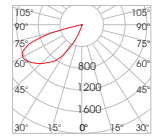

ORIGIN SF RT 13