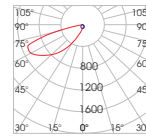

Model	Type	Watt	CCT*	CR180 LED Source	Colour	Dimming Option
				80 (80)		
ORIGIN SF (ORIGIN SF)	Square (SQ)	3.9W (04)	2700K (27B)	370lm	Black (BL)	230VAC Non-Dimmable (230ND) 24VDC PWM Dimmable (24D) 48VDC PWM Dimmable (48D)
			3000K (30B)	390lm	White (WH)	
	4000K (40B)	420lm				
		13.9W (14)	2700K (27B)	1370lm		230VAC Non-Dimmable (230ND) 48VDC PWM Dimmable (48D)
			3000K (30B)	1470lm		
			4000K (40B)	1570lm		
	Rectangular (RT)	13W (13)	2700K (27B)	1210lm		
			3000K (30B)	1300lm		
			4000K (40B)	1400lm		

Ordering Code Example: ORIGIN SF-SQ-14-30B-80-BL-230ND

ORIGIN SF SQ 04