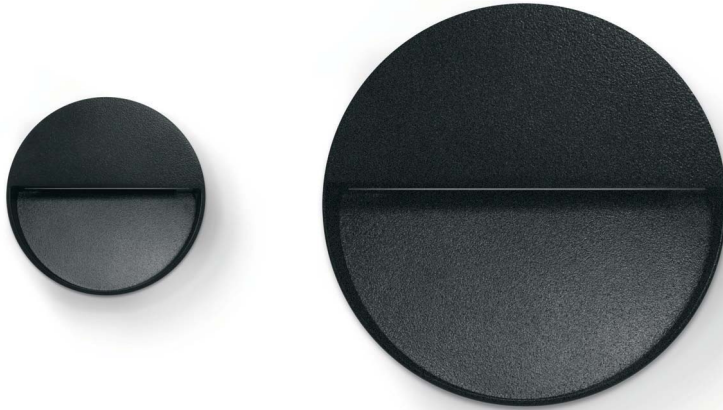

- Origin is a complete series of recessed and surface wall luminaires available in square, rectangular or round form.
- The series is available in black or white colour. Other RAL colours also available upon request.
- Luminaire body: die-cast aluminium with silicone rubber gasket.
- L90/ B10 50000h
- Ingress Protection: IP65
- IK06

Model	Type	Watt	CCT*	CR180 LED Source	Colour	Dimming Option
				80 (80)		
ORIGIN SF (ORIGIN SF)	Round (RD)	3.2W (03)	2700K (27B)	360lm	Black (BL) White (WH)	230VAC Non-Dimmable (230ND) 24VDC PWM Dimmable (24D) 48VDC PWM Dimmable (48D)
			3000K (30B)	390lm		
			4000K (40B)	420lm		
		10W (10)	2700K (27B)	970lm		230VAC Non-Dimmable (230ND) 48VDC PWM Dimmable (48D)
			3000K (30B)	1040lm		
			4000K (40B)	1110lm		