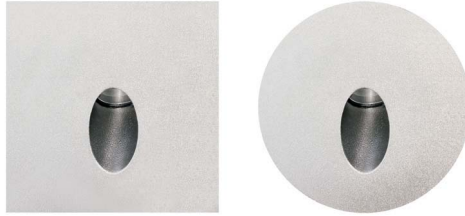

- Poros recessed wall luminaire available in round and square.
- Housing material: Stainless steel 316
- Power cable : H05RN-F 2x0.75mm²=0.3m
- Outdoor installation: IP65
- Mounting Box material: PVC
- L70/B10 40.000h
- IK Rate: 10
- Non Dimmable

IP65

Code	Type	Watt	CCT*	CRI	Lumen	Beam Angle	Voltage	IP Rate	IK Rate
------	------	------	------	-----	-------	------------	---------	---------	---------

ROUND MONOCHROMATIC

ALW.030	Round	1.7W	5600K	80	34lm	80°	24VDC	IP65	IK10
ALW.031	Round	1.7W	3000K	80	31lm	80°	24VDC	IP65	IK10