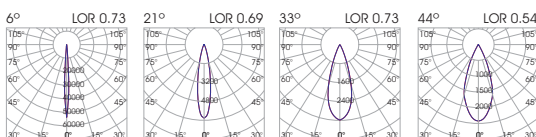

Model	LED Power	CCT*	CRI80, CRI90 LED Source	Beam Angle	Type	Luminaire Colour	Dimming Option	Accessories
			80 (80) 90 (90)					
REFORM 52 Trimless <i>(REFORM 52 TR)</i>	8.2W (B)	2700K (27C)	779lm 628lm	6° (06)	Adjustable (AD)	[XXXX] ↑ Base White (W) Black (B) ↑ Spot White (W) Black (B) ↑ Inner Ring White (W) Black (B)	Without Driver (00)	[XX] ↑ Standard (0) Honeycomb (1) Line spread lens (2) Softening lens (3) EXTRAS No Extras (0) Emergency (1)
		3000K (30C)	779lm 673lm				Non Dimmable (ND)	
		4000K (40C)	841lm 726lm				Analogue (1-10V) (A1)	
	12W (12)	2700K (27C)	1590lm 1380lm	21° (21)			DMX (DX)	
		3000K (30C)	1710lm 1485lm	33° (33)			DALI (DL)	
		4000K (40C)	1830lm 1590lm	44° (44)			Push Button (PB)	
5000K (50C)	1710lm 1590lm		Phase Cut (PC)					
						Wireless ** (WL)		

* Models with CCTs of 3500K, 5000K & 6500K are available upon request.
** The wireless dimming option includes driver and Bluetooth dimming accessory.

Ordering Code Example: REFORM 52 TR-12-40C-80-33-AD-WWB-00-01

Inner ring colour:
BLACK