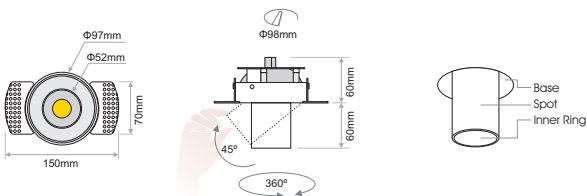

- Reform 52 is a complete series of downlights available recessed, trimless or surface.
- It is available in round form.
- Power consumption : 12watt and 8.2watt.
- Beam angle varies from 6 to 44 degrees.
- Accessories available: honeycomb, line spread lens or softening lens.
- Luminaire material: aluminium construction/ PC parts.
- It is offered in white and/or black colour as standard but RAL colours also are available on request.
- 3 SDCM
- L90/B10 50000h
- Low UGR ensuring visual comfort (UGR<12 /black inner ring).

Model	LED Power	CCT*	CRI80, CRI90 LED Source	Beam Angle	Type	Luminaire Colour	Dimming Option	Accessories
			80 (80) 90 (90)					
<b>REFORM 52 Trimless</b> <i>(REFORM 52 TR)</i>	<b>8.2W</b> (B)	2700K (27C)	779lm 628lm	6° (06)	Adjustable (AD)	[XXXX] ↑ <b>Base</b> White (W) Black (B) ↑ <b>Spot</b> White (W) Black (B) ↑ <b>Inner Ring</b> White (W) Black (B)	Without Driver (00)	[XX] ↑ Standard (0) Honeycomb (1) Line spread lens (2) Softening lens (3) <b>EXTRAS</b> No Extras (0) Emergency (1)
		3000K (30C)	779lm 673lm				Non Dimmable (ND)	
		4000K (40C)	841lm 726lm				Analogue (1-10V) (A1)	
	<b>12W</b> (12)	2700K (27C)	1590lm 1380lm	21° (21)			DMX (DX)	
		3000K (30C)	1710lm 1485lm	33° (33)			DALI (DL)	
		4000K (40C)	1830lm 1590lm	44° (44)			Push Button (PB)	
5000K (50C)	1710lm 1590lm		Phase Cut (PC)					
						Wireless ** (WL)		

Inner ring colour:  
**BLACK**

Inner ring colour:  
**WHITE**