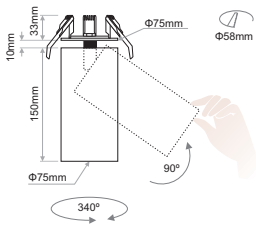

- Reform 75 is series of downlights available recessed or surface.
- It is available in round form.
- Power consumption : 23.5watt and 18watt.
- Beam angle varies from 17 to 50 degrees.
- Accessories available: honeycomb, line spread lens or softening lens.
- Luminaire material: aluminium construction/ PC parts.
- It is offered in white and/or black colour as standard but RAL colours also are available on request.
- 3 SDCM
- L90/B10 50000h
- Low UGR ensuring visual comfort (UGR<15 /black inner ring).

Model	LED Power	CCT*	CRI80, CRI90 LED Source	Beam Angle	Type	Luminaire Colour	Dimming Option	Accessories
			80 (80) 90 (90)					
REFORM 75 Recessed Spot <i>(REFORM 75 RCSP)</i>	18W (18)	2700K (27C)	2067lm 1794lm	17° (17)	Adjustable (AD)	Base White (W) Black (B) Spot White (W) Black (B) Inner Ring White (W) Black (B)	Without Driver (00)	Standard (0) Honeycomb (1) Line spread lens (2) Softening lens (3) EXTRAS No Extras (0) Emergency (1)
		3000K (30C)	2223lm 1931lm	27° (27)			Non Dimmable (ND)	
		4000K (40C)	2379lm 2067lm	50° (50)			Analogue (1-10V) (A1)	
	23.5W (24)	2700K (27C)	2919lm 2409lm				DMX (DX)	
		3000K (30C)	3102lm 2512lm				DALI (DL)	
		4000K (40C)	3192lm 2663lm				Push Button (PB)	
	5000K (50C)	3230lm 2791lm		Phase Cut (PC)	Wireless ** (WL)			

* Models with CCTs of 3500K & 6500K are available upon request.

** The wireless dimming option includes driver and Bluetooth dimming accessory.

Ordering Code Example: REFORM 75 RCSP-18-40C-80-50-AD-WWB-00-10

Inner ring colour:
BLACK

Inner ring colour:
WHITE