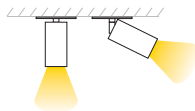

- Reform 75 is series of downlights available recessed or surface.
- It is available in round form.
- Power consumption : 23.5watt and 18watt.
- Beam angle varies from 17 to 50 degrees.
- Accessories available: honeycomb, line spread lens or softening lens.
- Luminaire material: aluminium construction/ PC parts.
- It is offered in white and/or black colour as standard but RAL colours also are available on request.
- 3 SDCM
- L90/B10 50000h
- Low UGR ensuring visual comfort (UGR<15 /black inner ring).

Model	LED Power	CCT*	CRI80, CRI90 LED Source	Beam Angle	Type	Luminaire Colour	Dimming Option	Accessories
			80 (80) 90 (90)					
REFORM 75 Recessed Spot <i>(REFORM 75 RCSP)</i>	18W (18)	2700K (27C)	2067lm 1794lm	17° (17)	Adjustable (AD)	Base White (W) Black (B) Spot White (W) Black (B) Inner Ring White (W) Black (B)	Without Driver (00)	Standard (0) Honeycomb (1) Line spread lens (2) Softening lens (3) EXTRAS No Extras (0) Emergency (1)
		3000K (30C)	2223lm 1931lm	27° (27)			Non Dimmable (ND)	
		4000K (40C)	2379lm 2067lm	50° (50)			Analogue (1-10V) (A1)	
	23.5W (24)	2700K (27C)	2919lm 2409lm				DMX (DX)	
		3000K (30C)	3102lm 2512lm				DALI (DL)	
		4000K (40C)	3192lm 2663lm				Push Button (PB)	
	5000K (50C)	3230lm 2791lm		Phase Cut (PC)	Wireless ** (WL)			

* Models with CCTs of 3500K & 6500K are available upon request.

** The wireless dimming option includes driver and Bluetooth dimming accessory.

Ordering Code Example: REFORM 75 RCSP-18-40C-80-50-AD-WWB-00-10

Inner ring colour:
BLACK

Inner ring colour:
WHITE