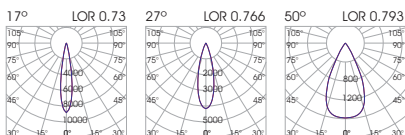

Inner ring colour:
BLACK