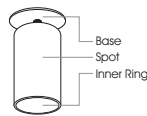

- Reform 75 is series of downlights available recessed or surface.
- It is available in round form.
- Power consumption : 23.5watt and 18watt.
- Beam angle varies from 17 to 50 degrees.
- Accessories available: honeycomb, line spread lens or softening lens.
- Luminaire material: aluminium construction/ PC parts.
- It is offered in white and/or black colour as standard but RAL colours also are available on request.
- 3 SDCM
- L90/B10 50000h
- Low UGR ensuring visual comfort (UGR<15 /black inner ring).

Model	LED Power	CCT*	CRI80, CRI90 LED Source	Beam Angle	Type	Luminaire Colour	Dimming Option	Accessories
			80 (80) 90 (90)					
REFORM 75 Recessed Spot <i>(REFORM 75 RCSP)</i>	18W (18)	2700K (27C)	2067lm 1794lm	17° (17)	Adjustable (AD)	Base White (W) Black (B) Spot White (W) Black (B) Inner Ring White (W) Black (B)	Without Driver (00)	Standard (0) Honeycomb (1) Line spread lens (2) Softening lens (3) EXTRAS No Extras (0) Emergency (1)
		3000K (30C)	2223lm 1931lm	27° (27)			Non Dimmable (ND)	
		4000K (40C)	2379lm 2067lm	50° (50)			Analogue (1-10V) (A1)	
	23.5W (24)	2700K (27C)	2919lm 2409lm				DMX (DX)	
		3000K (30C)	3102lm 2512lm				DALI (DL)	
		4000K (40C)	3192lm 2663lm				Push Button (PB)	
	5000K (50C)	3230lm 2791lm		Phase Cut (PC)	Wireless ** (WL)			

* Models with CCTs of 3500K & 6500K are available upon request.

** The wireless dimming option includes driver and Bluetooth dimming accessory.

Ordering Code Example: REFORM 75 RCSP-18-40C-80-50-AD-WWB-00-10

Inner ring colour:
BLACK

Inner ring colour:
WHITE