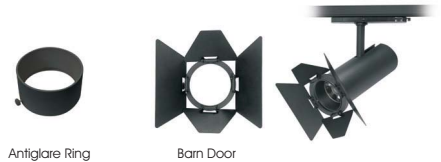

- Riena series of indoor tracklights consists of three models. Riena D is the intermediate model.
- Adjustable 340° on the horizontal plane & 90° on the vertical plane.
- Available in White or Black Colour
- Available accessories: antiglare ring and barn door.
- L90/B10 50.000h
- 3 SDCM

LIGHTSOURCE BY
bridgelux.

Model (LED Power)	CCT*	CR180 LED Source	CR190 LED Source	Beam Angle	Type	Colour	Dimming Option	Accessories
		80 (80)	90 (90)					
RIENA D 16.2W (RIENA D16)	2700K (27B)	2190lm	1810lm	18° (18)	Adjustable (AD)	White (WH) Black (BL)	Non-Dimmable (ND)	Standard (00)
	3000K (30B)	2330lm	1890lm	25° (25)			DALI (DL)	Antiglare Ring Black (01)
	4000K (40B)	2400lm	2000lm	32° (32)			Phase Cut (PC) (Trailing Edge Dimmer)	Antiglare Ring White (02)
	5700K (57B)	2330lm	-				Local Dimming (LD)	Barn Door Black (03) Barn Door White (04)
RIENA D 22.6W (RIENA D23)	2700K (27B)	3070lm	2530lm					
	3000K (30B)	3260lm	2640lm					
	4000K (40B)	3360lm	2800lm					
	5700K (57B)	3260lm	-					

* Available in 3500K, 5000K, and 6500K upon request.

Ordering Code Example: RIENA D23-40B-80-32-AD-WH-PC-04