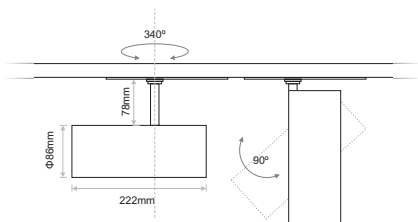

- Riena series of indoor tracklights consists of three models. Riena D is the intermediate model.
- Adjustable 340° on the horizontal plane & 90° on the vertical plane.
- Available in White or Black Colour
- Available accessories: antiglare ring and barn door.
- L90/B10 50.000h
- 3 SDCM

LIGHTSOURCE BY
bridgelux.

Model (LED Power)	CCT*	CR180 LED Source	CR190 LED Source	Beam Angle	Type	Colour	Dimming Option	Accessories
		80 (80)	90 (90)					
RIENA D 16.2W (RIENA D16)	2700K (27B)	2190lm	1810lm	18° (18)	Adjustable (AD)	White (WH) Black (BL)	Non-Dimmable (ND)	Standard (00)
	3000K (30B)	2330lm	1890lm	25° (25)			DALI (DL)	Antiglare Ring Black (01)
	4000K (40B)	2400lm	2000lm	32° (32)			Phase Cut (PC) (Trailing Edge Dimmer)	Antiglare Ring White (02)
	5700K (57B)	2330lm	-				Local Dimming (LD)	Barn Door Black (03) Barn Door White (04)
RIENA D 22.6W (RIENA D23)	2700K (27B)	3070lm	2530lm					
	3000K (30B)	3260lm	2640lm					
	4000K (40B)	3360lm	2800lm					
	5700K (57B)	3260lm	-					

* Available in 3500K, 5000K, and 6500K upon request.

Ordering Code Example: RIENA D23-40B-80-32-AD-WH-PC-04