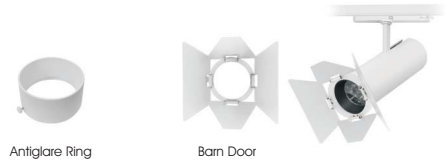

Antiglare Ring