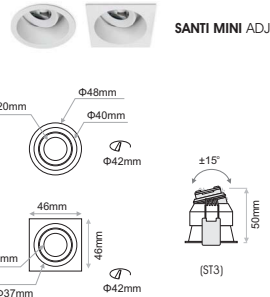

- SANTI and SANTI MINI is a series of elegant recessed downlights with extra small trim.
- It is available either round or square.
- SANTI is also available in wash version.
- Power consumption: varies from 3 to 18 watt.
- Beam angle: varies from 9 to 50 degrees.
- SANTI DEEP version is also available for LED lamps.
- Accessories available: honeycomb, linear spread lens, softening lens.
- Available in black or white as standard but custom colours also available upon request.
- Luminaire outer trim material: aluminium.
- 3 SDCM
- L90/B10 50000h
- Low UGR ensuring visual comfort (UGR < 15 for DEEP version models).
- Selection of IP protection: either IP20 or IP54 (face only).

Ordering Code Example: SANTI MINI-RD-ST4-30C-80-35-WH-DL-100

SANTI DEEP LL

Model	Outer Trim	Luminaire Colour:	Lamp Holder	Accessories
SANTI DEEP LL <i>(SANTI DEEP LL)</i>	Round (RD)	White/White (WW)	GU10 (max 7.5W) (G1)	<p>COVER</p> <ul style="list-style-type: none"> Standard (0X) Honeycomb (1X) Linear Spread (2X) Softening Lens (3X) <p>IP RATE</p> <ul style="list-style-type: none"> IP20 (X0) IP54 (X1)
	Square (SQ)	White/Black (WB)		
SANTI ADJ DEEP LL <i>(SANTI A DEEP LL)</i>		Black/Black (BB)		
		Black/White (BW)		
SANTI WASH DEEP LL <i>(SANTI W DEEP LL)</i>				

 Lamp
Not included

ACR.056
Honeycomb
(as extra)

ACR.057
Linear Spread
(as extra)

ACR.059
Softening Lens
(as extra)

Ordering Code Example:
SANTI A DEEP LL-RD-WW-G1-10

SANTI

SANTI

SANTI DEEP LL

SANTI ADJ

SANTI ADJ DEEP LL

SANTI WASH

SANTI WASH DEEP LL

SANTI MINI

SANTI

LD7

ST6/ ST12/ ST18/ WD6 /WD12 /TW6 /TW12