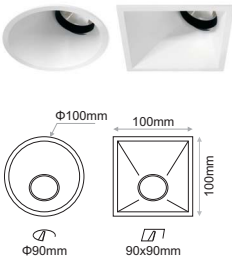

SANTI

SANTI

SANTI DEEP LL

SANTI ADJ

SANTI ADJ DEEP LL

SANTI WASH

SANTI WASH DEEP LL

SANTI MINI