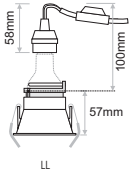

Ordering Code Example: SANTI MINI-RD-ST4-30C-80-35-WH-DL-100

SANTI DEEP LL

Model	Outer Trim	Luminaire Colour:	Lamp Holder	Accessories
SANTI DEEP LL <i>(SANTI DEEP LL)</i>	Round (RD)	White/White (WW)	GU10 (max 7.5W) (G1)	<p>COVER</p> <ul style="list-style-type: none"> Standard (0X) Honeycomb (1X) Linear Spread (2X) Softening Lens (3X) <p>IP RATE</p> <ul style="list-style-type: none"> IP20 (X0) IP54 (X1)
	Square (SQ)	White/Black (WB)		
SANTI ADJ DEEP LL <i>(SANTI A DEEP LL)</i>		Black/Black (BB)		
		Black/White (BW)		
SANTI WASH DEEP LL <i>(SANTI W DEEP LL)</i>				

 Lamp
Not included

ACR.056
Honeycomb
(as extra)

ACR.057
Linear Spread
(as extra)

ACR.059
Softening Lens
(as extra)

Ordering Code Example:
SANTI A DEEP LL-RD-WW-G1-10

SANTI

SANTI

SANTI DEEP LL