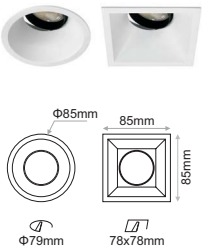

SANTI

SANTI

SANTI DEEP LL

SANTI ADJ

SANTI ADJ DEEP LL

SANTI WASH

SANTI WASH DEEP LL

SANTI MINI