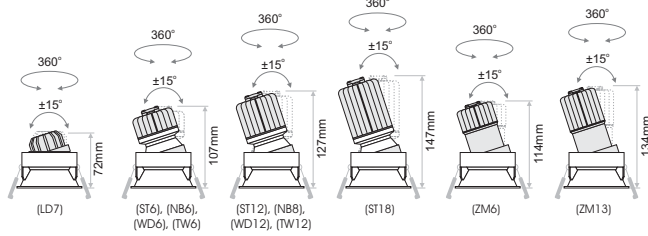

SANTI DEEP LL

SANTI ADJ