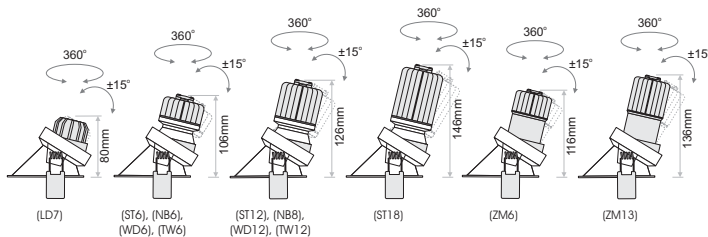

SANTI

SANTI

SANTI DEEP LL

SANTI ADJ

SANTI ADJ DEEP LL

SANTI WASH

SANTI WASH DEEP LL

SANTI MINI