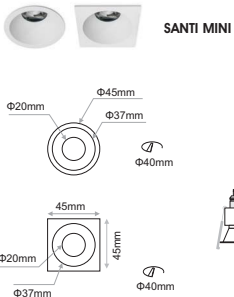

Ordering Code Example: SANTI MINI-RD-ST4-30C-80-35-WH-DL-100

SANTI DEEP LL

Model	Outer Trim	Luminaire Colour:	Lamp Holder	Accessories
SANTI DEEP LL <i>(SANTI DEEP LL)</i>	Round (RD)	White/White (WW)	GU10 (max 7.5W) (G1)	<p>COVER</p> <ul style="list-style-type: none"> Standard (0X) Honeycomb (1X) Linear Spread (2X) Softening Lens (3X) <p>IP RATE</p> <ul style="list-style-type: none"> IP20 (X0) IP54 (X1)
	Square (SQ)	White/Black (WB)		
SANTI ADJ DEEP LL <i>(SANTI A DEEP LL)</i>		Black/Black (BB)		
		Black/White (BW)		
SANTI WASH DEEP LL <i>(SANTI W DEEP LL)</i>				

SANTI ADJ

SANTI ADJ DEEP LL

SANTI WASH

SANTI WASH DEEP LL

SANTI MINI

SANTI

LD7

ST6/ ST12/ ST18/ WD6 /WD12 /TW6 /TW12