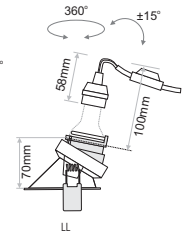

Ordering Code Example: SANTI MINI-RD-ST4-30C-80-35-WH-DL-100

SANTI DEEP LL

Model	Outer Trim	Luminaire Colour:	Lamp Holder	Accessories
SANTI DEEP LL <i>(SANTI DEEP LL)</i>	Round (RD)	White/White (WW)	GU10 (max 7.5W) (G1)	<p>COVER</p> <ul style="list-style-type: none"> Standard (0X) Honeycomb (1X) Linear Spread (2X) Softening Lens (3X) <p>IP RATE</p> <ul style="list-style-type: none"> IP20 (X0) IP54 (X1)
	Square (SQ)	White/Black (WB)		
SANTI ADJ DEEP LL <i>(SANTI A DEEP LL)</i>		Black/Black (BB)		
		Black/White (BW)		
SANTI WASH DEEP LL <i>(SANTI W DEEP LL)</i>				

 Lamp
Not included

ACR.056
Honeycomb
(as extra)

ACR.057
Linear Spread
(as extra)

ACR.059
Softening Lens
(as extra)

Ordering Code Example:
SANTI A DEEP LL-RD-WW-G1-10

SANTI

SANTI

SANTI DEEP LL

SANTI ADJ

SANTI ADJ DEEP LL

SANTI WASH

SANTI WASH DEEP LL

SANTI MINI

SANTI

LD7

ST6/ ST12/ ST18/ WD6 /WD12 /TW6 /TW12