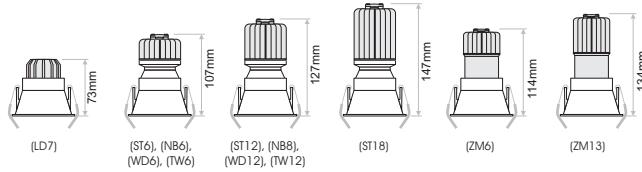

Ordering Code Example: SANTI MINI-RD-ST4-30C-80-35-WH-DL-100

SANTI DEEP LL

Model	Outer Trim	Luminaire Colour:	Lamp Holder	Accessories
SANTI DEEP LL <i>(SANTI DEEP LL)</i>	Round (RD)	White/White (WW)	GU10 (max 7.5W) (G1)	<p>COVER</p> <ul style="list-style-type: none"> Standard (0X) Honeycomb (1X) Linear Spread (2X) Softening Lens (3X) <p>IP RATE</p> <ul style="list-style-type: none"> IP20 (X0) IP54 (X1)
	Square (SQ)	White/Black (WB)		
SANTI ADJ DEEP LL <i>(SANTI A DEEP LL)</i>		Black/Black (BB)		
		Black/White (BW)		
SANTI WASH DEEP LL <i>(SANTI W DEEP LL)</i>				

 Lamp
Not included

ACR.056
Honeycomb
(as extra)

ACR.057
Linear Spread
(as extra)

ACR.059
Softening Lens
(as extra)

Ordering Code Example:
SANTI A DEEP LL-RD-WW-G1-10

SANTI

SANTI

SANTI DEEP LL