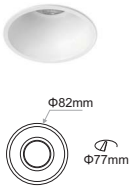

Ordering Code Example: SANTI MINI-RD-ST4-30C-80-35-WH-DL-100

SANTI DEEP LL

Model	Outer Trim	Luminaire Colour:	Lamp Holder	Accessories
SANTI DEEP LL <i>(SANTI DEEP LL)</i>	Round (RD)	White/White (WW)	GU10 (max 7.5W) (G1)	<p>COVER</p> <ul style="list-style-type: none"> Standard (0X) Honeycomb (1X) Linear Spread (2X) Softening Lens (3X) <p>IP RATE</p> <ul style="list-style-type: none"> IP20 (X0) IP54 (X1)
	Square (SQ)	White/Black (WB)		
SANTI ADJ DEEP LL <i>(SANTI A DEEP LL)</i>		Black/Black (BB)		
		Black/White (BW)		
SANTI WASH DEEP LL <i>(SANTI W DEEP LL)</i>				

 Lamp
Not included

ACR.056
Honeycomb
(as extra)

ACR.057
Linear Spread
(as extra)

ACR.059
Softening Lens
(as extra)

Ordering Code Example:
SANTI A DEEP LL-RD-WW-G1-10

SANTI

SANTI

SANTI DEEP LL

SANTI ADJ

SANTI ADJ DEEP LL

SANTI WASH

SANTI WASH DEEP LL

SANTI MINI

SANTI

LD7

ST6/ ST12/ ST18/ WD6 /WD12 /TW6 /TW12