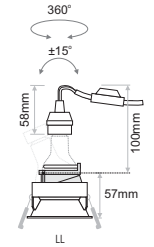

SANTI ADJ DEEP LL