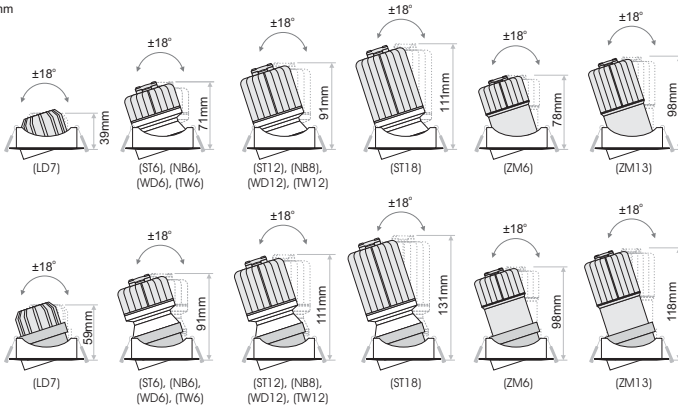

- SOUL is a series of recessed downlights.
- It is available either round or square.
- It is either fixed or adjustable depending on the model.
- It is available in standard or deep version offering extra visual comfort.
- Power consumption: varies from 3 to 18 watt.
- Beam angle: varies from 9 to 50 degrees.
- SOUL DEEP version is also available for LED lamps.
- Accessories available: honeycomb, linear spread lens, softening lens.
- Luminaire outer trim material: aluminium.
- Outer trim available in black or white as standard but custom colours also available upon request.
- 3 SDCM
- L90/B10 50000h
- Low UGR ensuring visual comfort (UGR<15 for DEEP version models).
- Selection of IP protection: either IP20 or IP54 (face only).
- Soul is also offered with an ingress protection rate IP65 (face only).
- Soul Mini: constant current 350mA @3W / 500mA @4.3W.

Ordering Code Example: *SOUL MINI DEEP-RD-ST4-30C-80-38-WB-DL-100*

**SOUL DEEP LL**

Model	Outer Trim	Luminaire Colour:	Lamp Holder	Accessories
<b>SOUL DEEP LL</b> <i>(SOUL DEEP LL)</i>	Round <i>(RD)</i> Square <i>(SQ)</i>	White/White <i>(WW)</i> White/Black <i>(WB)</i> Black/Black <i>(BB)</i> Black/White <i>(BW)</i>	GU10 (max 7.5W) (G1)	 <p><b>COVER</b></p> <ul style="list-style-type: none"> <li>Standard <i>(0)</i></li> <li>Honeycomb <i>(1)</i></li> <li>Linear Spread <i>(2)</i></li> <li>Softening Lens <i>(3)</i></li> </ul> <p><b>IP RATE</b></p> <ul style="list-style-type: none"> <li>IP20 <i>(0)</i></li> <li>IP54 <i>(1)</i></li> <li>IP65* <i>(2)</i></li> </ul>
<b>SOUL ADJ DEEP LL</b> <i>(SOUL A DEEP LL)</i>				
<b>SOUL IP65 DEEP LL</b> <i>(SOUL 65 DEEP LL)</i>				

\* Applicable only for SOUL IP65 DEEP

Ordering Code Example: *SOUL A DEEP LL-RD-WW-G-1-10*

SOUL

SOUL

SOUL DEEP

SOUL ADJ

SOUL ADJ DEEP

SOUL IP65