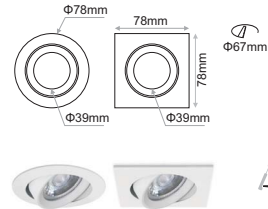

- SOUL is a series of recessed downlights.
- It is available either round or square.
- It is either fixed or adjustable depending on the model.
- It is available in standard or deep version offering extra visual comfort.
- Power consumption: varies from 3 to 18 watt.
- Beam angle: varies from 9 to 50 degrees.
- SOUL DEEP version is also available for LED lamps.
- Accessories available: honeycomb, linear spread lens, softening lens.
- Luminaire outer trim material: aluminium.
- Outer trim available in black or white as standard but custom colours also available upon request.
- 3 SDCM
- L90/B10 50000h
- Low UGR ensuring visual comfort (UGR<15 for DEEP version models).
- Selection of IP protection: either IP20 or IP54 (face only).
- Soul is also offered with an ingress protection rate IP65 (face only).
- Soul Mini: constant current 350mA @3W / 500mA @4.3W.

Ordering Code Example: *SOUL MINI DEEP-RD-ST4-30C-80-38-WB-DL-100*

**SOUL DEEP LL**

Model	Outer Trim	Luminaire Colour:	Lamp Holder	Accessories
<b>SOUL DEEP LL</b> <i>(SOUL DEEP LL)</i>	Round <i>(RD)</i> Square <i>(SQ)</i>	White/White <i>(WW)</i> White/Black <i>(WB)</i> Black/Black <i>(BB)</i> Black/White <i>(BW)</i>	GU10 (max 7.5W) (G1)	 <p><b>COVER</b></p> <ul style="list-style-type: none"> <li>Standard <i>(0)</i></li> <li>Honeycomb <i>(1)</i></li> <li>Linear Spread <i>(2)</i></li> <li>Softening Lens <i>(3)</i></li> </ul> <p><b>IP RATE</b></p> <ul style="list-style-type: none"> <li>IP20 <i>(0)</i></li> <li>IP54 <i>(1)</i></li> <li>IP65* <i>(2)</i></li> </ul>
<b>SOUL ADJ DEEP LL</b> <i>(SOUL A DEEP LL)</i>				
<b>SOUL IP65 DEEP LL</b> <i>(SOUL 65 DEEP LL)</i>				

\* Applicable only for SOUL IP65 DEEP

Ordering Code Example: *SOUL A DEEP LL-RD-WW-G-1-10*

SOUL

SOUL

SOUL DEEP

SOUL ADJ

SOUL ADJ DEEP

SOUL IP65