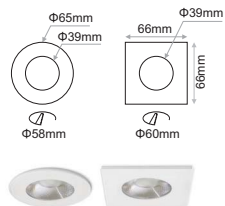

- SOUL is a series of recessed downlights.
- It is available either round or square.
- It is either fixed or adjustable depending on the model.
- It is available in standard or deep version offering extra visual comfort.
- Power consumption: varies from 3 to 18 watt.
- Beam angle: varies from 9 to 50 degrees.
- SOUL DEEP version is also available for LED lamps.
- Accessories available: honeycomb, linear spread lens, softening lens.
- Luminaire outer trim material: aluminium.
- Outer trim available in black or white as standard but custom colours also available upon request.
- 3 SDCM
- L90/B10 50000h
- Low UGR ensuring visual comfort (UGR<15 for DEEP version models).
- Selection of IP protection: either IP20 or IP54 (face only).
- Soul is also offered with an ingress protection rate IP65 (face only).
- Soul Mini: constant current 350mA @3W / 500mA @4.3W.

Ordering Code Example: *SOUL MINI DEEP-RD-ST4-30C-80-38-WB-DL-100*

**SOUL DEEP LL**

Model	Outer Trim	Luminaire Colour:	Lamp Holder	Accessories
<b>SOUL DEEP LL</b> <i>(SOUL DEEP LL)</i>	Round <i>(RD)</i> Square <i>(SQ)</i>	White/White <i>(WW)</i> White/Black <i>(WB)</i> Black/Black <i>(BB)</i> Black/White <i>(BW)</i>	GU10 (max 7.5W) (G1)	 <p><b>COVER</b></p> <ul style="list-style-type: none"> <li>Standard <i>(0)</i></li> <li>Honeycomb <i>(1)</i></li> <li>Linear Spread <i>(2)</i></li> <li>Softening Lens <i>(3)</i></li> </ul> <p><b>IP RATE</b></p> <ul style="list-style-type: none"> <li>IP20 <i>(0)</i></li> <li>IP54 <i>(1)</i></li> <li>IP65* <i>(2)</i></li> </ul>
<b>SOUL ADJ DEEP LL</b> <i>(SOUL A DEEP LL)</i>				
<b>SOUL IP65 DEEP LL</b> <i>(SOUL 65 DEEP LL)</i>				

\* Applicable only for SOUL IP65 DEEP

Ordering Code Example: *SOUL A DEEP LL-RD-WW-G-1-10*

SOUL

SOUL

SOUL DEEP

SOUL ADJ

SOUL ADJ DEEP

SOUL IP65