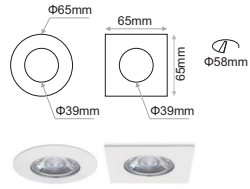

SOUL

SOUL

SOUL DEEP