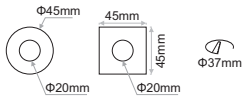

SOUL MINI

SOUL MINI