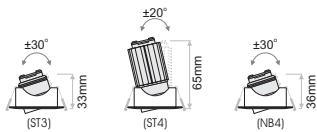

SOUL MINI ADJ DEEP