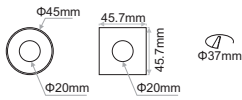

SOUL MINI IP65