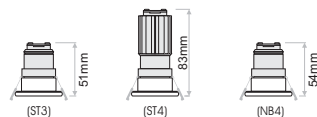

- SOUL is a series of recessed downlights.
- It is available either round or square.
- It is either fixed or adjustable depending on the model.
- It is available in standard or deep version offering extra visual comfort.
- Power consumption: varies from 3 to 18 watt.
- Beam angle: varies from 9 to 50 degrees.
- SOUL DEEP version is also available for LED lamps.
- Accessories available: honeycomb, linear spread lens, softening lens.
- Luminaire outer trim material: aluminium.
- Outer trim available in black or white as standard but custom colours also available upon request.
- 3 SDCM
- L90/B10 50000h
- Low UGR ensuring visual comfort (UGR<15 for DEEP version models).
- Selection of IP protection: either IP20 or IP54 (face only).
- Soul is also offered with an ingress protection rate IP65 (face only).
- Soul Mini: constant current 350mA @3W / 500mA @4.3W.

SOUL IP65 DEEP

SOUL MINI

SOUL MINI

SOUL MINI DEEP

SOUL MINI ADJ

SOUL MINI ADJ DEEP

SOUL MINI IP65

SOUL MINI IP65 DEEP