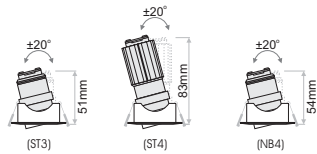

SOUL MINI IP65