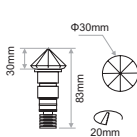

Code	Model	No.LED	CCT*	Watt/Current**	Dimensions	Beam Angle	Finish	
ALI.206 ALI.207	CRYSTAL	1	3000K 5600K	1W / 350mA	Φ60x85mm	Diffused	Chromed Aluminium	Dimmable
ALI.208 ALI.209	RHOMB		3000K 5600K		Φ30x83mm			
ALI.210 ALI.211	BALL		3000K 5600K		Φ30x83mm			
ALI.212 ALI.213	DIAMOND		3000K 5600K		Φ23x95mm			
ALI.214 ALI.215	DIAMOND MINI		3000K 5600K		0.5W / 160mA			

*Other colours available upon request.

**Adjustable intensity with ELECTRON dimmable constant current LED drivers.

Lighting management options:

DALI/DMX512/PHASE CUT/IR/RF/Bluetooth

Model	No.LED	Colour	Watt	Voltage	Dimensions	Beam Angle	Finish	
DIAMOND RGB /CC*	1	RGB	0.25W	5VDC	Φ23x65mm	Diffused	Chromed Aluminium	Dimmable

*CC=Common Cathode

CRYSTAL

RHOMB

BALL

DIAMOND

DIAMOND MINI