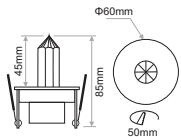

Code	Model	No.LED	CCT*	Watt/Current**	Dimensions	Beam Angle	Finish	
ALI.206 ALI.207	CRYSTAL	1	3000K 5600K	1W / 350mA	Φ60x85mm	Diffused	Chromed Aluminium	Dimmable
ALI.208 ALI.209	RHOMB		3000K 5600K		Φ30x83mm			
ALI.210 ALI.211	BALL		3000K 5600K		Φ30x83mm			
ALI.212 ALI.213	DIAMOND		3000K 5600K		Φ23x95mm			
ALI.214 ALI.215	DIAMOND MINI		3000K 5600K		0.5W / 160mA			

*Other colours available upon request.

**Adjustable intensity with ELECTRON dimmable constant current LED drivers.

Lighting management options:

DALI/DMX512/PHASE CUT/IR/RF/Bluetooth

Model	No.LED	Colour	Watt	Voltage	Dimensions	Beam Angle	Finish	
DIAMOND RGB /CC*	1	RGB	0.25W	5VDC	Φ23x65mm	Diffused	Chromed Aluminium	Dimmable

*CC=Common Cathode

CRYSTAL

RHOMB

BALL

DIAMOND

DIAMOND MINI