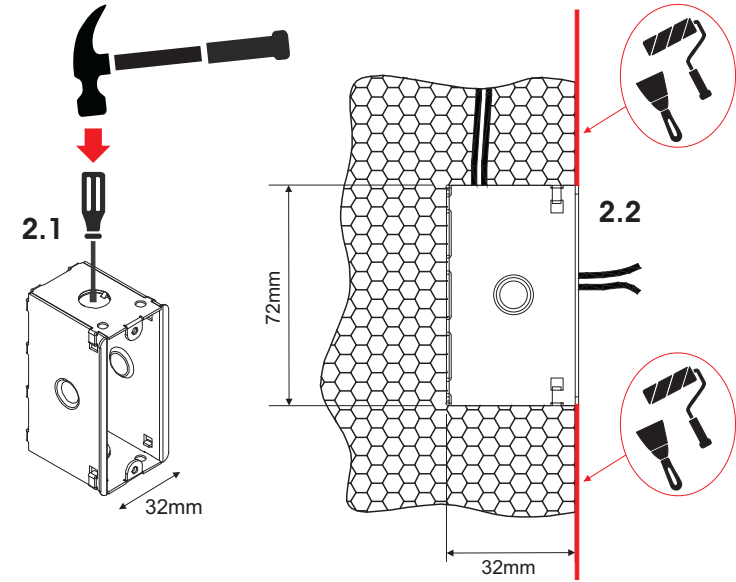

STAY RC Rectangular

Installation Manual

STAY Recessed Rectangular 2W
230V Non Dimmable

Attention

Before any maintenance
switch off the main power.

1

2

3

4

5