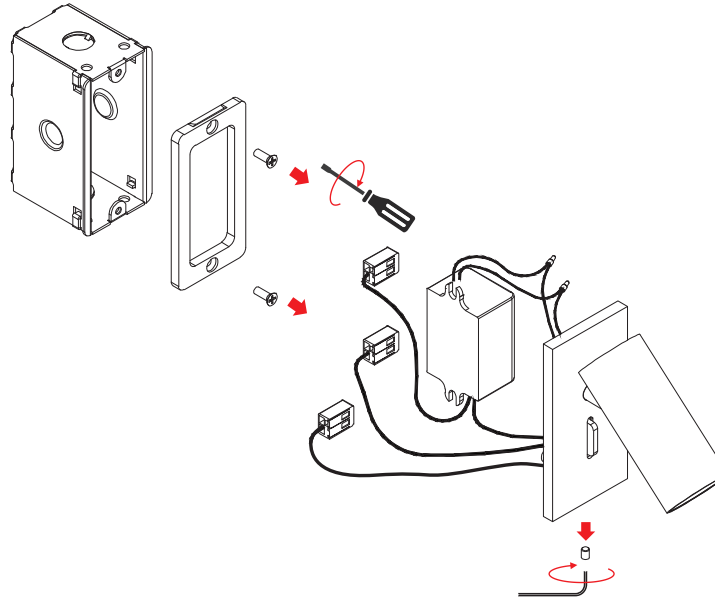

STAY RC Rectangular

Installation Manual

STAY Recessed Rectangular 2W
230V Non Dimmable

Attention

Before any maintenance
switch off the main power.

1

2

3