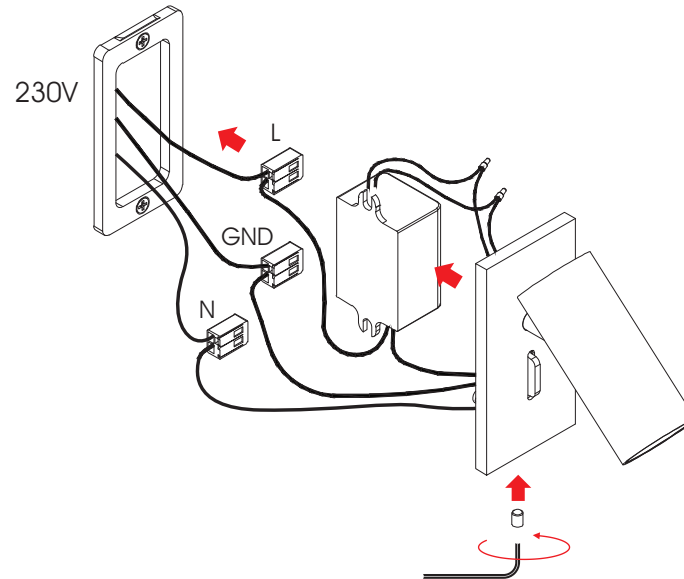

STAY RC Rectangular

Installation Manual

STAY Recessed Rectangular 2W
230V Non Dimmable

Attention

Before any maintenance
switch off the main power.

1

2

3

4

5