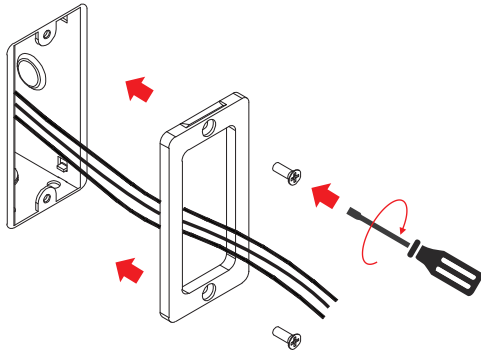

STAY RC Rectangular

Installation Manual

STAY Recessed Rectangular 2W
230V Non Dimmable

Attention

Before any maintenance
switch off the main power.

1

2

3