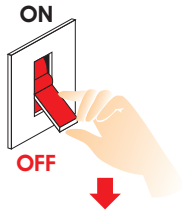

STAY RC Rectangular

Installation Manual

STAY Recessed Rectangular 2W
230V Non Dimmable

Attention

Before any maintenance
switch off the main power.

1

2

3