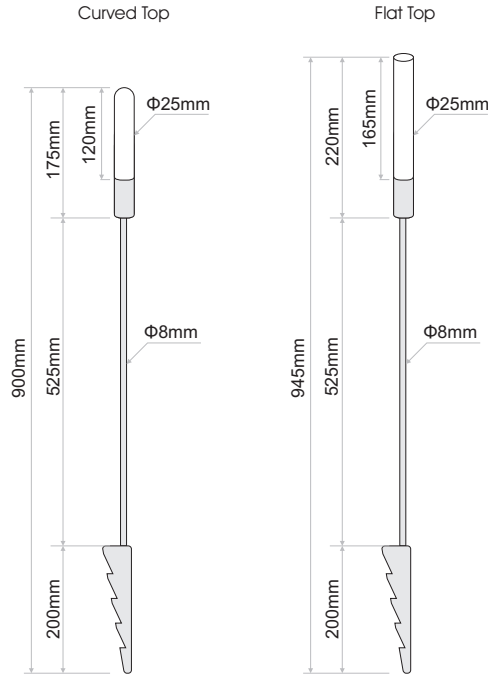

STOCKY

Installation Manual

1

 **Attention**
Switch off the main power.

2

3

4

For cable connection you must use IP67/IP68 connectors or junction box.