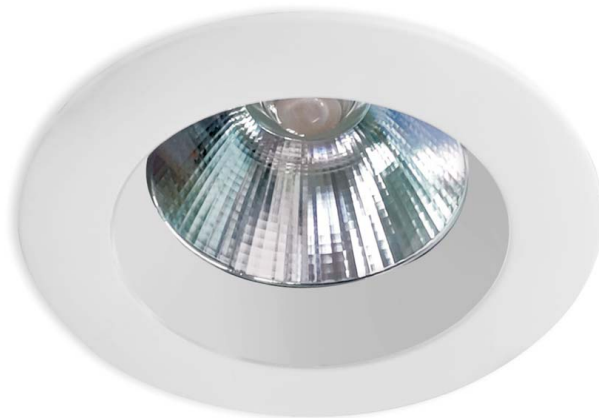

- TALUS Recessed downlight available in white or black colour.

Monochromatic, TW

- 3 SDCM
- L90/B10 50.000h

WD

- Dimmable options.
- 3 SDCM
- L90/B10 50.000h

RGBW

- White CCT at 4000K. (Other CCTs are available upon request).

Monochromatic

RGBW

Model	LED Power	CCT*	LED Source			Type	CRI	Beam Angle	Colour	Dimming Option			
			CR180	CR190	CR197								
TALUS RC <i>(TALUS RC)</i>	23.9W <i>(24)</i>	2700K (27B)	3621lm	2987lm	2647lm	Fixed <i>(FX)</i>	80 (80)	20° (20)	White (WH) Black (BL)	Without Driver (00)			
		3000K (30B)	3847lm	3123lm	2829lm					90 (90)	35° (35)	Non Dimmable (ND)	
		4000K (40B)	3960lm	3304lm	-					97 (97)		60° (60)	Analogue (1-10V) (A1)
		5700K (57B)	3847lm	-	-								DMX (DX)
	31.3W <i>(31)</i>	2700K (27B)	4510lm	3721lm	3298lm		Phase Cut (PC)						
		3000K (30B)	4792lm	3890lm	3524lm		Push Button (PB)						
		4000K (40B)	4933lm	4115lm	-		Wireless*** (WL)						
		5700K (57B)	4792lm	-	-								
	37.1W <i>(37)</i>	2700K (27B)	5199lm	4289lm	3802lm								
		3000K (30B)	5524lm	4484lm	4062lm								
		4000K (40B)	5687lm	4744lm	-								
		5700K (57B)	5524lm	-	-								
Tunable White			CR190			90 (90)			Without Driver (00)				
23.9W <i>(24)</i>	Tunable White (TWB) 2700K~5700K	2252lm <i>(Both CCTs driven)</i>			DMX (DX)								
		3188lm <i>(Both CCTs driven)</i>							DALI (DL)				
34.8W <i>(35)</i>					Wireless*** (WL)								
Warm Dimmable			CR195			95 (95)			Without Driver (00)				
30.7W <i>(WD31)</i>	Warm Dimmable (1830B) 1800K~3000K	2840lm			Analogue (1-10V) (A1)								
					DMX (DX)								
									DALI (DL)				
									Phase Cut (PC)				
									Push Button (PB)				
									Wireless*** (WL)				
									Without Driver (00)				
29.5W <i>(30)</i>	RGBW** (RGBW)	2075lm			DMX (DX)								
		2695lm				DALI (DL)							
42.5W <i>(43)</i>					Wireless*** (WL)								