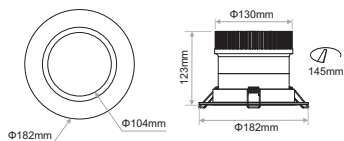

- TALUS Recessed downlight available in white or black colour.

Monochromatic, TW

- 3 SDCM
- L90/B10 50.000h

WD

- Dimmable options.
- 3 SDCM
- L90/B10 50.000h

RGBW

- White CCT at 4000K. (Other CCTs are available upon request).

Monochromatic

RGBW

Model	LED Power	CCT*	LED Source			Type	CRI	Beam Angle	Colour	Dimming Option			
			CR180	CR190	CR197								
TALUS RC <i>(TALUS RC)</i>	23.9W <i>(24)</i>	2700K (27B)	3621lm	2987lm	2647lm	Fixed <i>(FX)</i>	80 (80)	20° (20)	White (WH) Black (BL)	Without Driver (00)			
		3000K (30B)	3847lm	3123lm	2829lm					90 (90)	35° (35)	Non Dimmable (ND)	
		4000K (40B)	3960lm	3304lm	-					97 (97)		60° (60)	Analogue (1-10V) (A1)
		5700K (57B)	3847lm	-	-								DMX (DX)
	31.3W <i>(31)</i>	2700K (27B)	4510lm	3721lm	3298lm		Phase Cut (PC)						
		3000K (30B)	4792lm	3890lm	3524lm		Push Button (PB)						
		4000K (40B)	4933lm	4115lm	-		Wireless*** (WL)						
		5700K (57B)	4792lm	-	-								
	37.1W <i>(37)</i>	2700K (27B)	5199lm	4289lm	3802lm								
		3000K (30B)	5524lm	4484lm	4062lm								
		4000K (40B)	5687lm	4744lm	-								
		5700K (57B)	5524lm	-	-								
Tunable White			CR190			90 (90)			Without Driver (00)				
23.9W <i>(24)</i>	Tunable White (TWB) 2700K~5700K	2252lm <i>(Both CCTs driven)</i>			DMX (DX)								
		3188lm <i>(Both CCTs driven)</i>							DALI (DL)				
34.8W <i>(35)</i>					Wireless*** (WL)								
Warm Dimmable			CR195			95 (95)			Without Driver (00)				
30.7W <i>(WD31)</i>	Warm Dimmable (1830B) 1800K~3000K	2840lm			Analogue (1-10V) (A1)								
					DMX (DX)								
									DALI (DL)				
									Phase Cut (PC)				
									Push Button (PB)				
									Wireless*** (WL)				
									Without Driver (00)				
29.5W <i>(30)</i>	RGBW** (RGBW)	2075lm			DMX (DX)								
		2695lm				DALI (DL)							
42.5W <i>(43)</i>					Wireless*** (WL)								