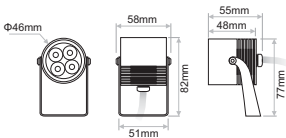

TONDO LED spotlight ideal in applications that require a small scale luminaire.

- Housing material: aluminum
- Glass : Tempered glass T=4mm
- Power cable: H05RN-F 2x0.75mm² L=1.5m
- Outdoor installation: IP66
- Luminaire available in Black colour and Silver Anodized. Available also in Dark Brown.
- Available accessories: Snoot, Plastic Spike, Belt accessory

CREE LEDs

IP66

Model	CCT	CR180 Luminaire Lumen	Beam Angle	Luminaire Colour	Voltage	Accessories
		> 80 (80)				
TONDO 6W (TONDO 6)	2700K (27C)	300lm	15° (15)	Silver Anodized (AN)	12VDC Dimmable (20-100%) (12)	COVER Standard (0/X) Snoot Silver Anodized (1/X) Snoot Black (2/X) ↓ (XX) ↑ EXTRAS No Extras (N/N) Belt (B/B) Spike (S/S)
	3000K (30C)	320lm	20° (20)	Black (BA)		
	4000K (40C)	350lm	40° (40)			
	5600K (56C)	370lm				

Ordering Code Example: TONDO 6-40C-80-20-BA-12-2B

Accessories

ACR.152 Snoot Silver Anodized
ACR.153 Snoot Black

ACC.006 Plastic Spike

ACC.231 Belt Accessory