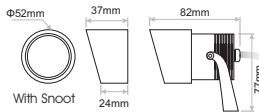

TONDO LED spotlight ideal in applications that require a small scale luminaire.

- Housing material: aluminum
- Glass : Tempered glass T=4mm
- Power cable: H05RN-F 2x0.75mm² L=1.5m
- Outdoor installation: IP66
- Luminaire available in Black colour and Silver Anodized. Available also in Dark Brown.
- Available accessories: Snoot, Plastic Spike, Belt accessory

CREE LEDs

IP66

Model	CCT	CR180 Luminaire Lumen	Beam Angle	Luminaire Colour	Voltage	Accessories
		> 80 (80)				
TONDO 6W (TONDO 6)	2700K (27C)	300lm	15° (15)	Silver Anodized (AN)	12VDC Dimmable (20-100%) (12)	COVER Standard (0/X) Snoot Silver Anodized (1/X) Snoot Black (2/X) ↓ (XX) ↑ EXTRAS No Extras (N/N) Belt (B/B) Spike (S/S)
	3000K (30C)	320lm	20° (20)	Black (BA)		
	4000K (40C)	350lm	40° (40)			
	5600K (56C)	370lm				

Ordering Code Example: TONDO 6-40C-80-20-BA-12-2B

Accessories

ACR.152 Snoot Silver Anodized
ACR.153 Snoot Black

ACC.006 Plastic Spike

ACC.231 Belt Accessory