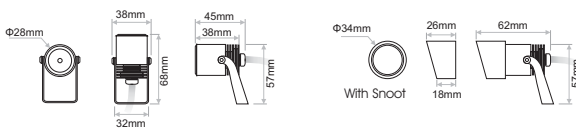

IP66

Model	CCT	CR180 Luminaire Lumen	Beam Angle	Luminaire Colour	Voltage	Accessories
		>80 (80)				COVER
TONDO MINI 2W <i>(TONDO MINI 2)</i>	2700K (27C)	150lm	17° (17)	Silver Anodized (AN)	12VDC Dimmable (20-100%) (12)	Standard (0X)
	3000K (30C)	160lm	25° (25)	Black (BA)		Snoot Silver Anodized (1X)
	4000K (40C)	170lm	45° (45)			Snoot Black (2X)
	5600K (56C)	180lm				
						EXTRAS
						No Extras (XN)
						Belt (XB)
						Spike (XS)

Ordering Code Example: TONDO MINI 2-40C-80-45-AN-12-0B